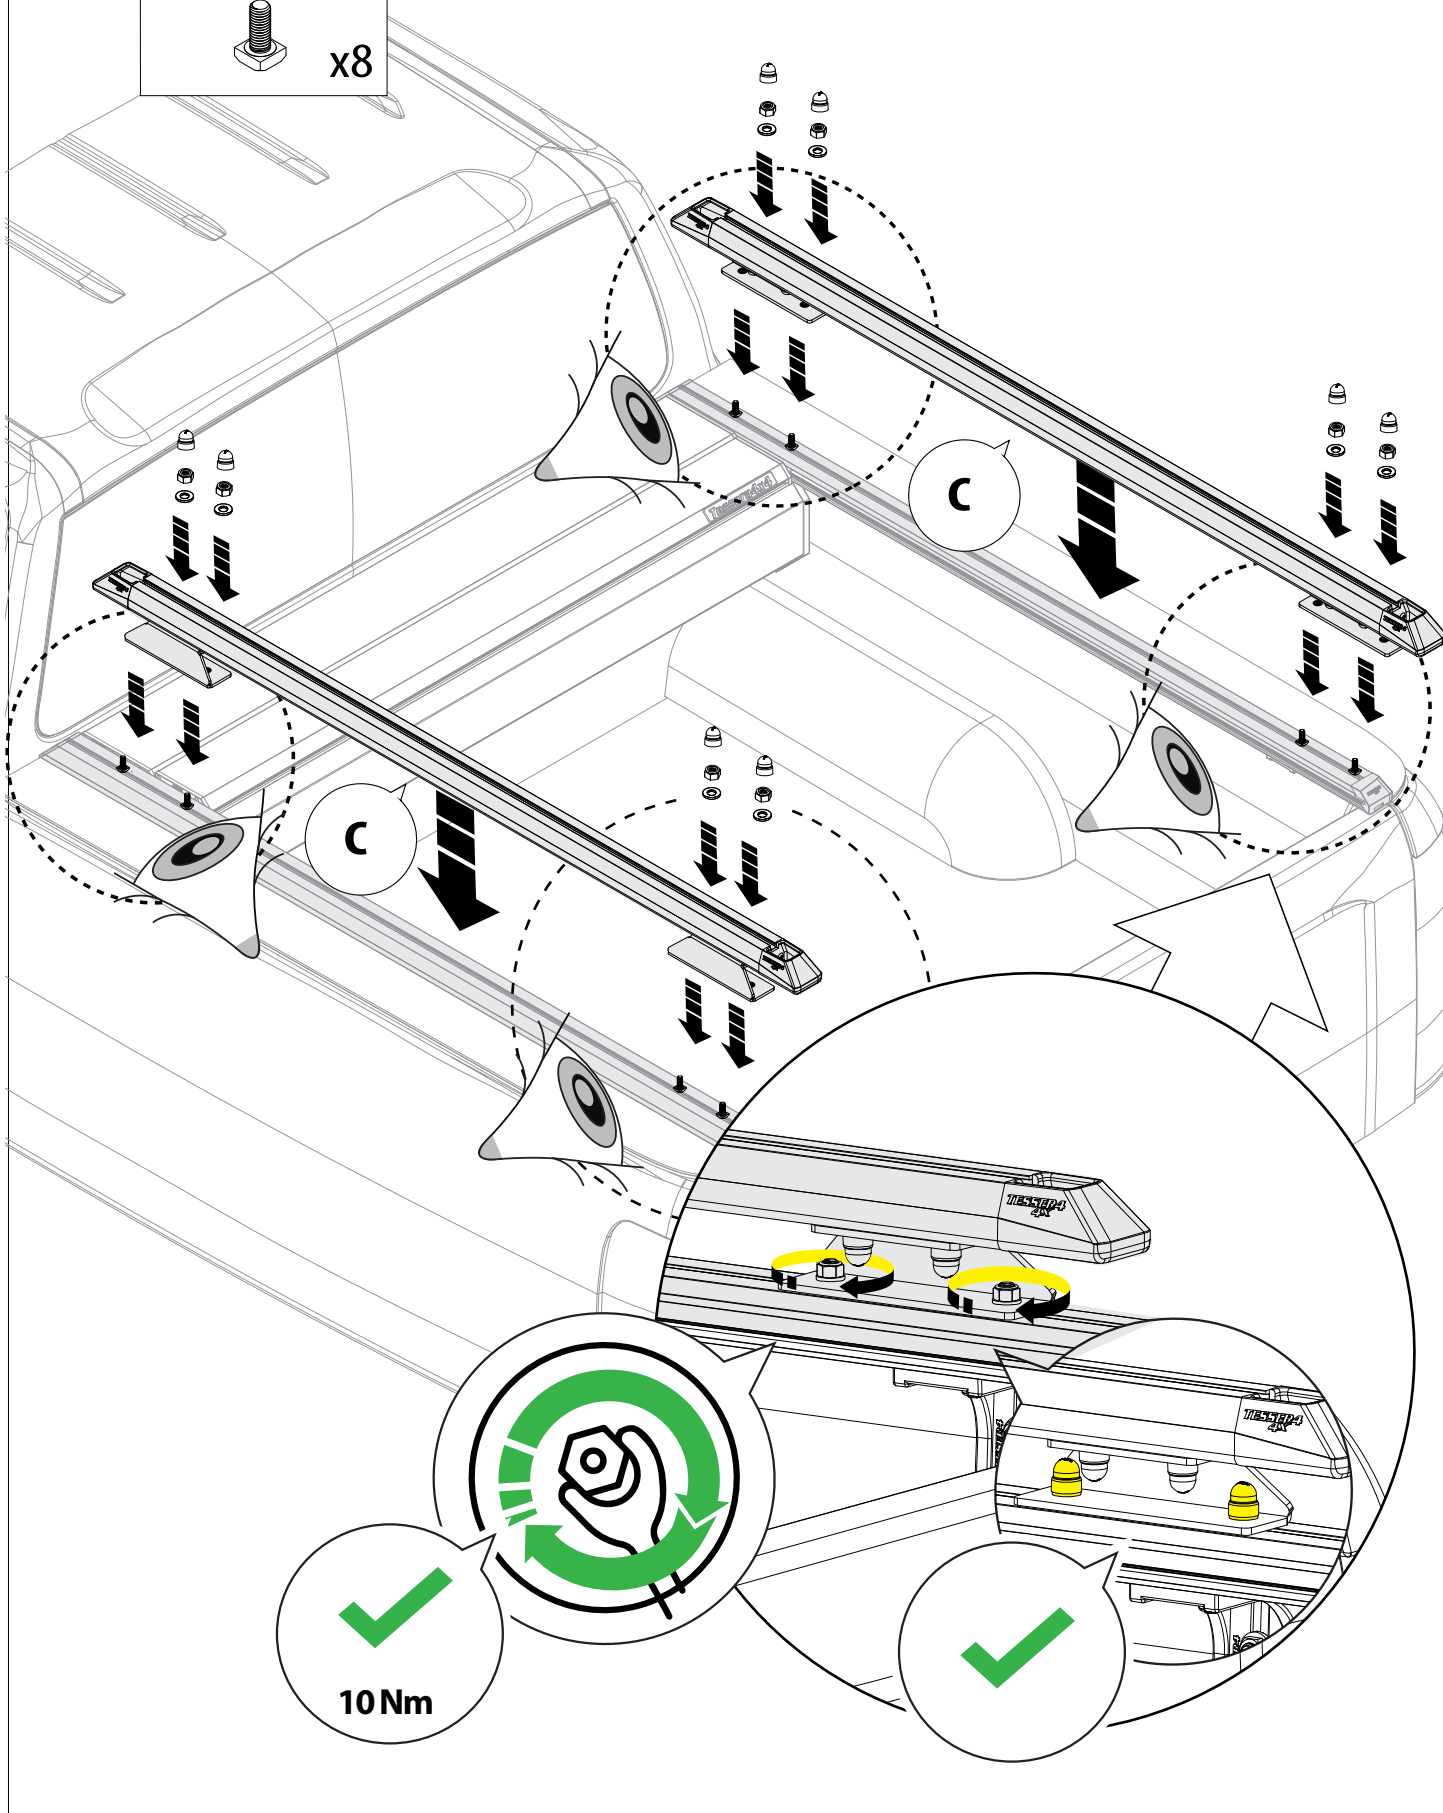

2.1 NO DRILL INSTALLATION

A

x8

C

13 mm