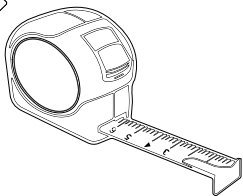

Tessera KOY SE Installation Manual

PART NUMBER(S)	Models
KOY 001 SE	E.U. Models
KOY 002 SE	U.S. Models
KOY 001 SE SH	E.U. Models

Installation Time
15 minutes

A

x8

B

x8

NO DRILL INSTALLATION**DRILL INSTALLATION****C**

4 mm

13 mm

Ø 9 mm

1

A

- Cap nut
- Hex nut
- Washer
- Bolt ✓
x8

2.1 NO DRILL INSTALLATION

A

x8

C

13 mm

2.2 DRILL INSTALLATION

B

x8

Ø 9 mm

C