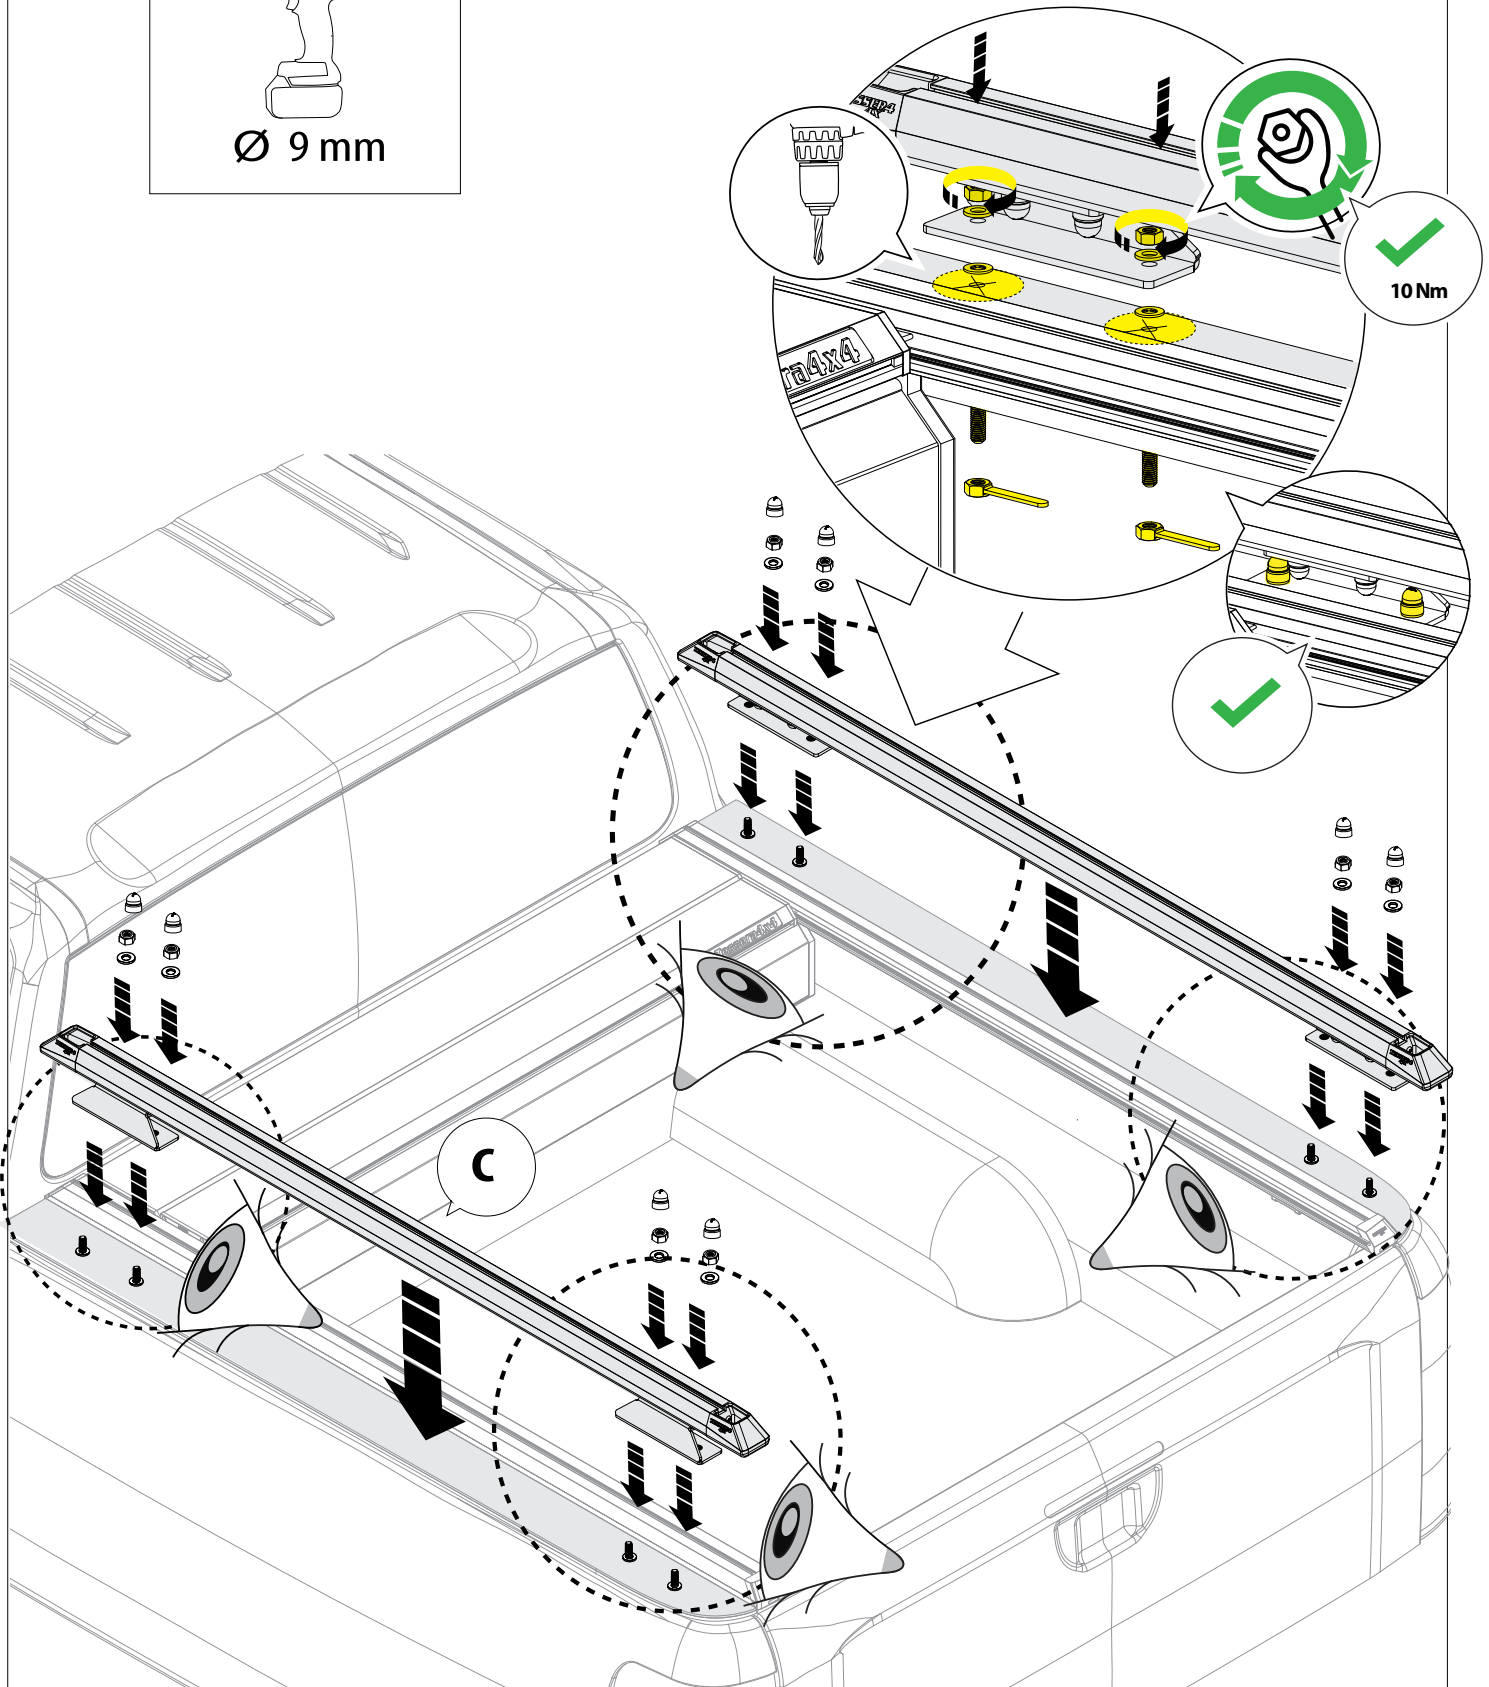

2.2 DRILL INSTALLATION

B

x8

Ø 9 mm

C

13 mm

4 mm