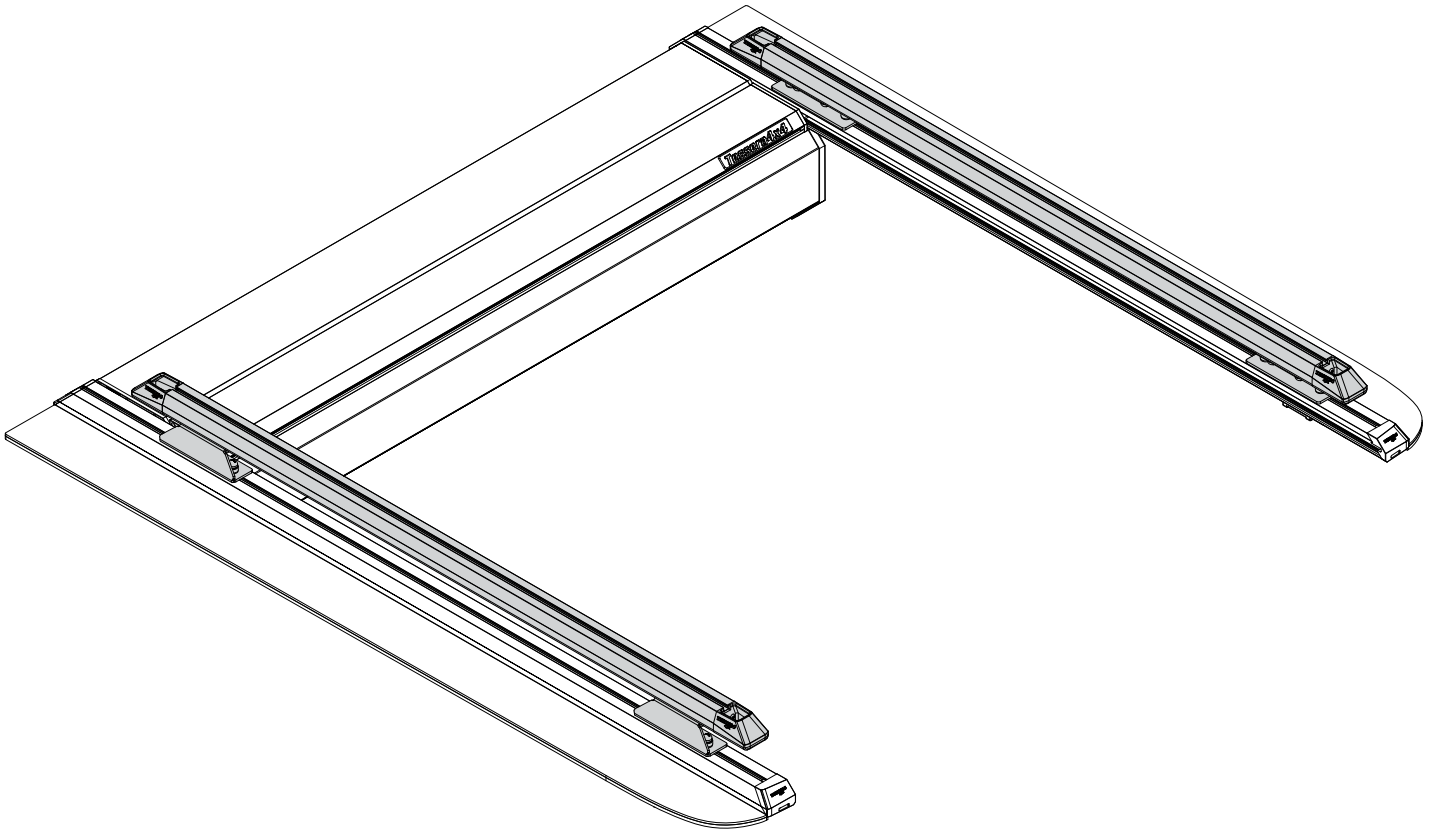

Tessera KOY SE Installation Manual

PART NUMBER(S)	Models
KOY 001 SE	E.U. Models
KOY 002 SE	U.S. Models
KOY 001 SE SH	E.U. Models

Installation Time
15 minutes

A

x8

B

x8

NO DRILL INSTALLATION**DRILL INSTALLATION****C**

4 mm

13 mm

Ø 9 mm

1

A

- Cap nut
- Hex nut
- Washer
- Bolt ✓
x8

2.1 NO DRILL INSTALLATION

A