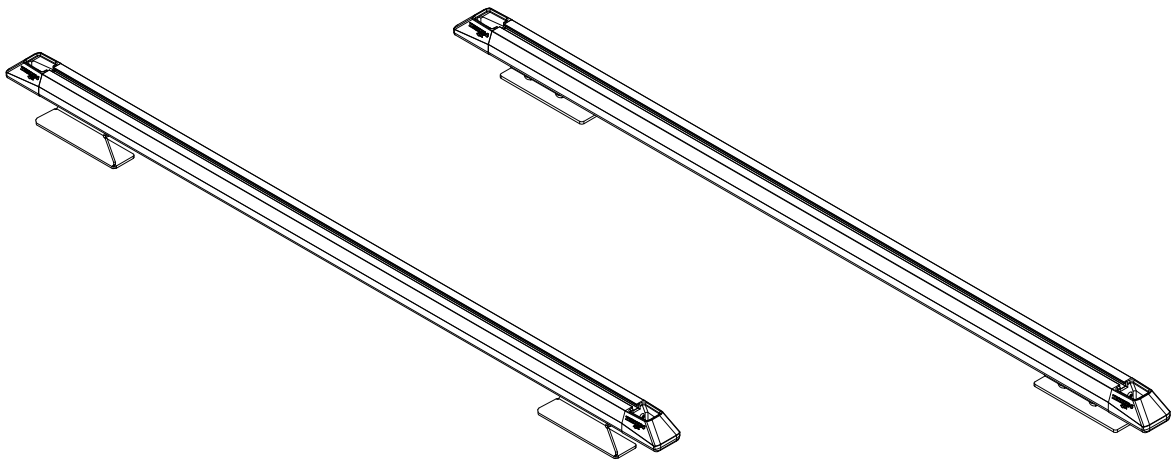

Tessera KOY SE Installation Manual

PART NUMBER(S)	Models
KOY 001 SE	E.U. Models
KOY 002 SE	U.S. Models
KOY 001 SE SH	E.U. Models

Installation Time
15 minutes

A

x8

B

x8

NO DRILL INSTALLATION**DRILL INSTALLATION****C**

4 mm

13 mm

Ø 9 mm

1

A

- Cap nut
- Hex nut
- Washer
- Bolt ✓
x8

2.1 NO DRILL INSTALLATION

A

x8

C

13 mm

2.2 DRILL INSTALLATION

B

x8

Ø 9 mm

C