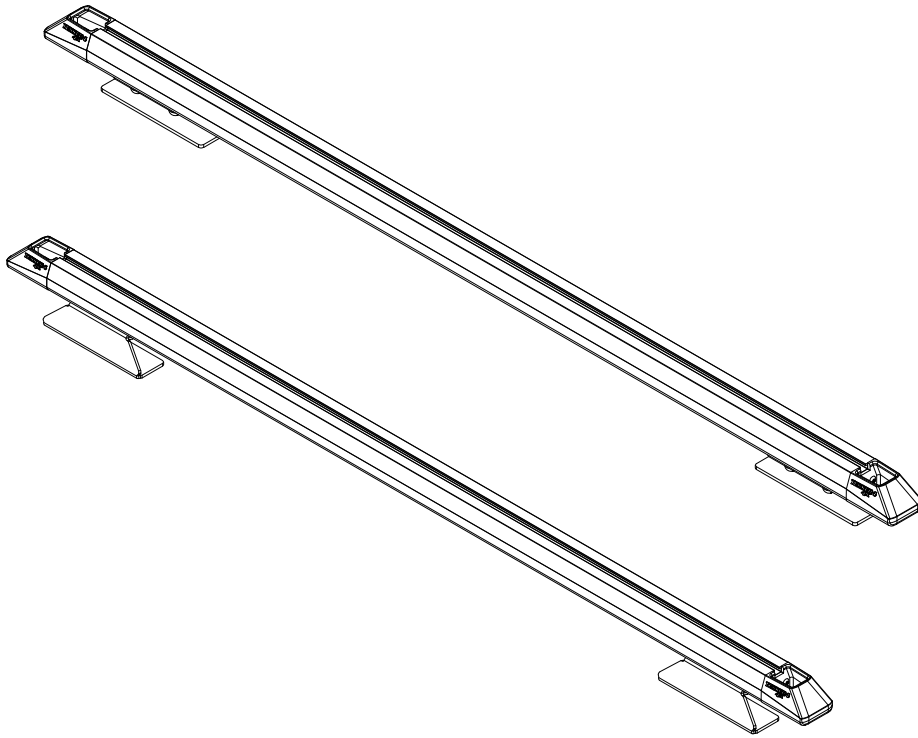

Tessera KOY SE Installation Manual

PART NUMBER(S)	Models
KOY 001 SE	E.U. Models
KOY 002 SE	U.S. Models
KOY 001 SE SH	E.U. Models

Installation Time
15 minutes

A

x8

B

x8

NO DRILL INSTALLATION**DRILL INSTALLATION****C**

4 mm

13 mm

Ø 9 mm

1

A

- Cap nut
- Hex nut
- Washer
- Bolt ✓
x8

2.1 NO DRILL INSTALLATION

A