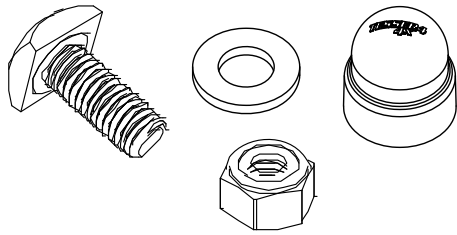

Tessera KOY SE Installation Manual

PART NUMBER(S)	Models
KOY 001 SE	E.U. Models
KOY 002 SE	U.S. Models
KOY 001 SE SH	E.U. Models

Installation Time
15 minutes

A

x8

B

x8

NO DRILL INSTALLATION**DRILL INSTALLATION****C**

4 mm

13 mm

Ø 9 mm

1

A

- Cap nut
- Hex nut
- Washer
- Bolt ✓
x8

2.1 NO DRILL INSTALLATION

A

x8

C

13 mm

2.2 DRILL INSTALLATION

B

x8

Ø 9 mm

C