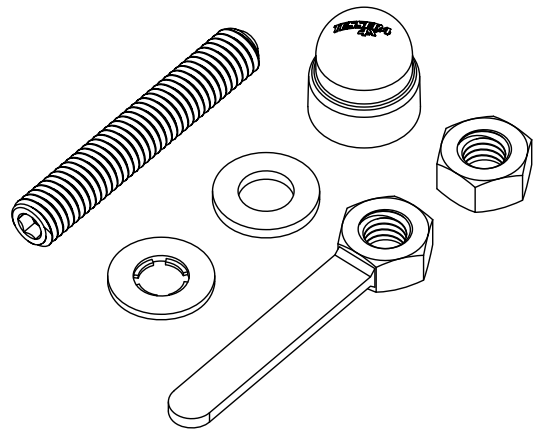

Tessera KOY SE Installation Manual

PART NUMBER(S)	Models
KOY 001 SE	E.U. Models
KOY 002 SE	U.S. Models
KOY 001 SE SH	E.U. Models

Installation Time
15 minutes

A

x8

B

x8

NO DRILL INSTALLATION**DRILL INSTALLATION****C**

4 mm

13 mm

Ø 9 mm

1

A

- Cap nut
- Hex nut
- Washer
- Bolt ✓
x8

2.1 NO DRILL INSTALLATION

A

x8

C

13 mm

2.2 DRILL INSTALLATION

B

x8

Ø 9 mm

C