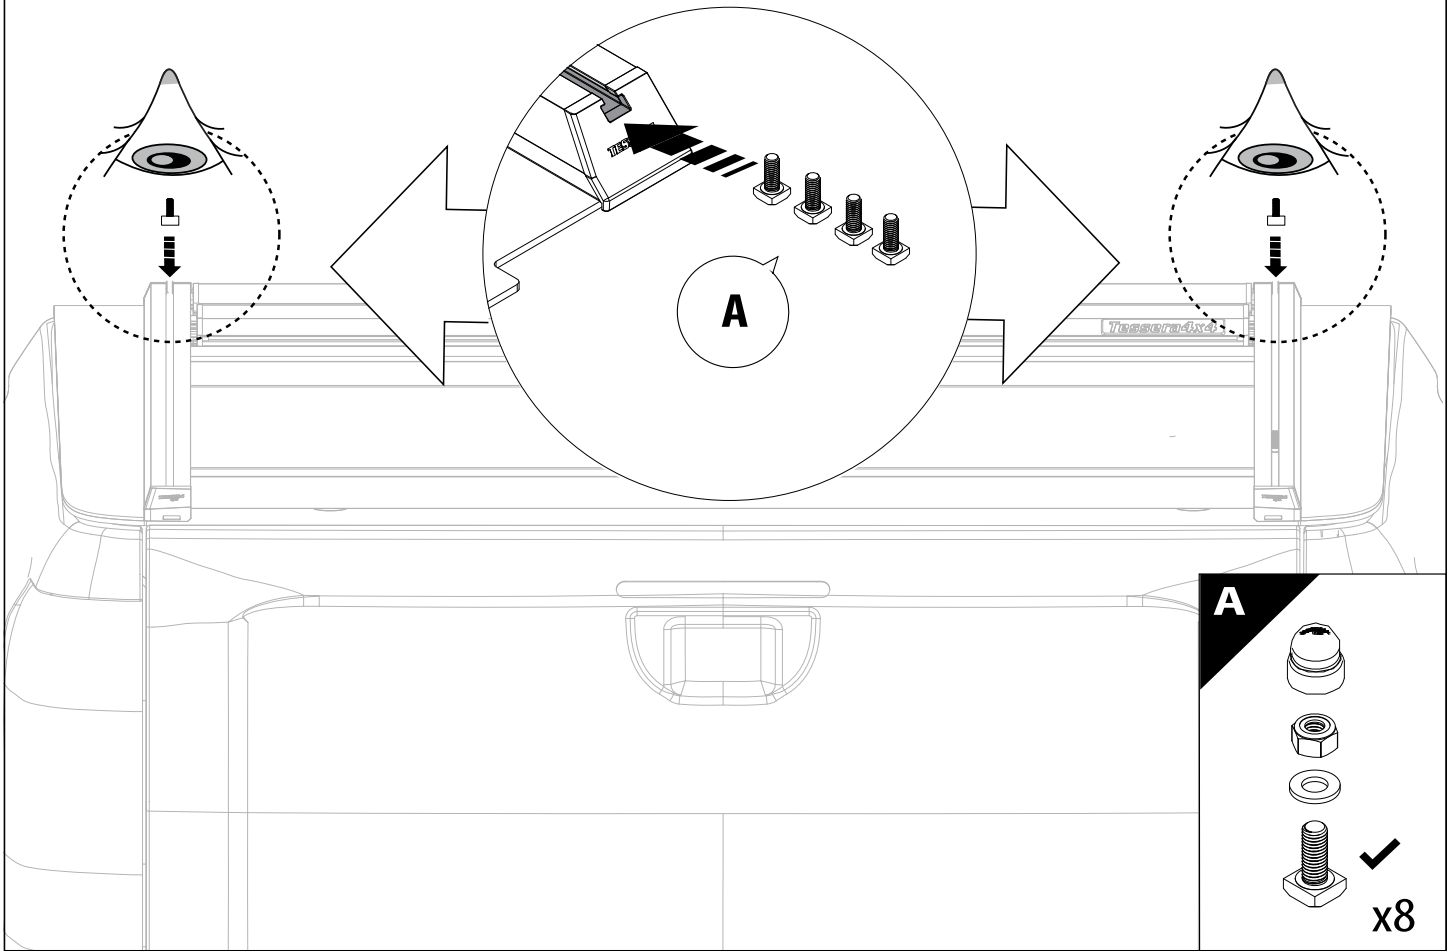

4 mm

13 mm

Ø 9 mm

1

A

- Cap nut
- Hex nut
- Washer
- Bolt ✓
x8

2.1 NO DRILL INSTALLATION

A

x8

C

13 mm

2.2 DRILL INSTALLATION

B

x8

Ø 9 mm

C