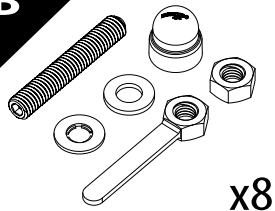

4 mm

13 mm

Ø 9 mm

1

A

- Cap nut
- Hex nut
- Washer
- Bolt ✓
x8

2.1 NO DRILL INSTALLATION

A

x8

C

13 mm

2.2 DRILL INSTALLATION

B

x8

Ø 9 mm

C