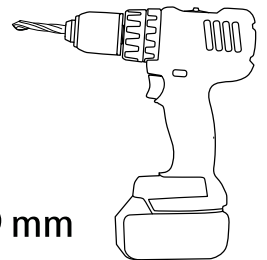

Tessera KOY SE Installation Manual

PART NUMBER(S)	Models
KOY 001 SE	E.U. Models
KOY 002 SE	U.S. Models
KOY 001 SE SH	E.U. Models

Installation Time
15 minutes

A

x8

B

x8

NO DRILL INSTALLATION**DRILL INSTALLATION****C**

4 mm

13 mm

Ø 9 mm

1

A

- Cap nut
- Hex nut
- Washer
- Bolt ✓
x8

2.1 NO DRILL INSTALLATION

A

x8

C

13 mm

2.2 DRILL INSTALLATION

B

x8

Ø 9 mm

C