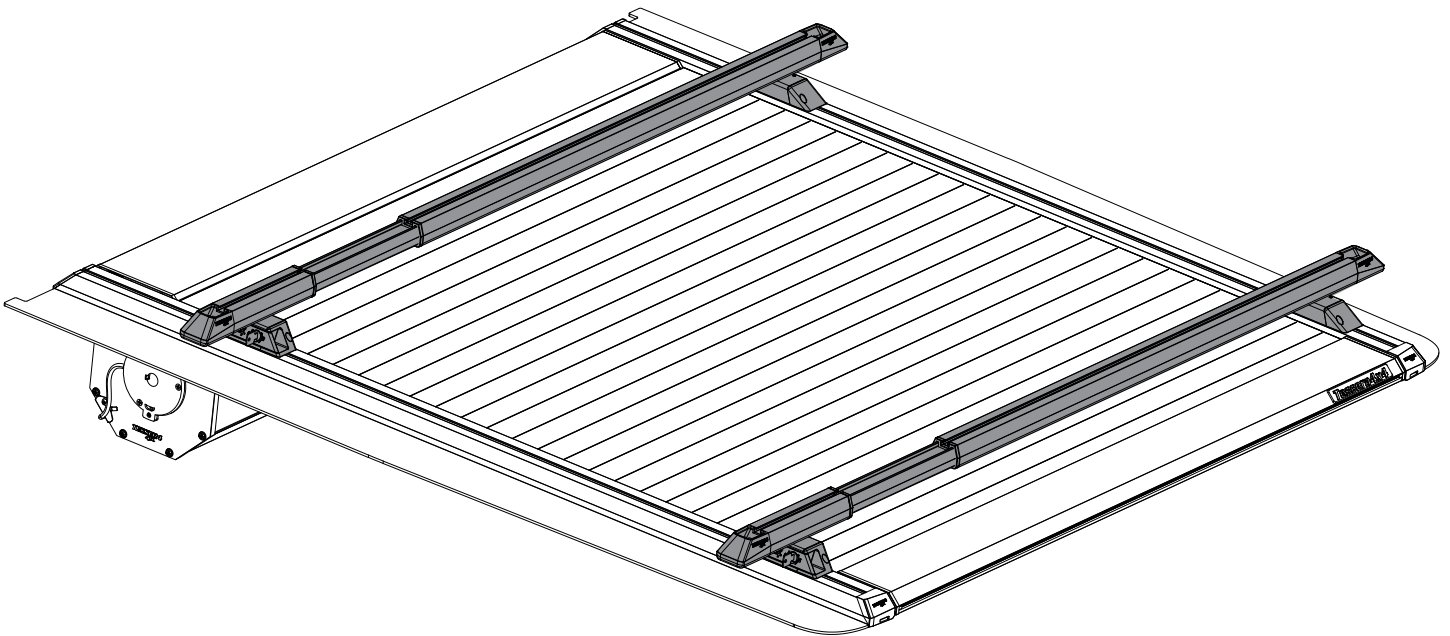

Tessera Bar+

2 in 1

Cross Bars to Side Bars Installation Manual

PART NUMBER(S)	Models
BAR 001 EU	E.U. Models
BAR 001 US	U.S. Models

Installation Time

10 - 20 minutes

A

B

8A

9A

5B

C

X = X'

X

X'

5.5 cm