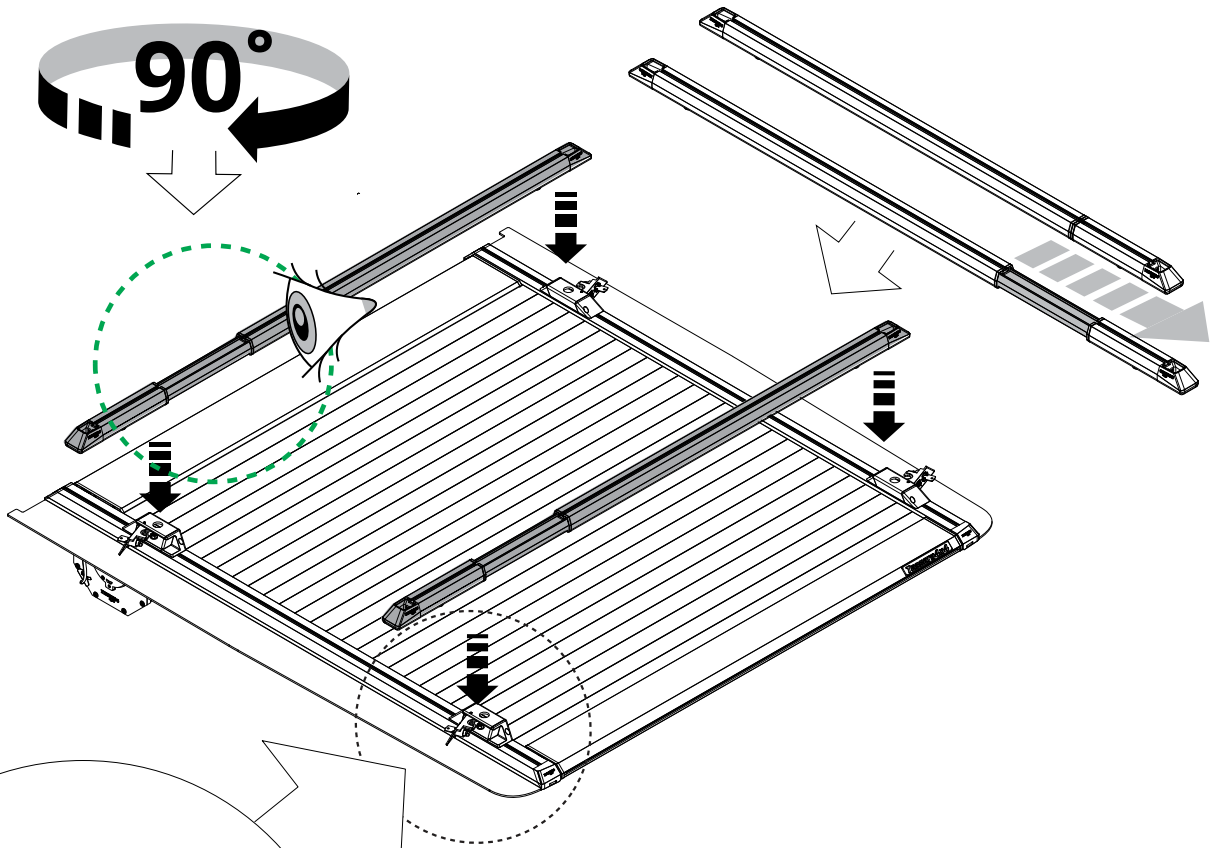

Tessera Bar+

2 in 1

Cross Bars to Side Bars Installation Manual

PART NUMBER(S)	Models
BAR 001 EU	E.U. Models
BAR 001 US	U.S. Models

Installation Time

10 - 20 minutes

A

B

8A

9A

5B

C

X = X'

X

X'

5.5 cm