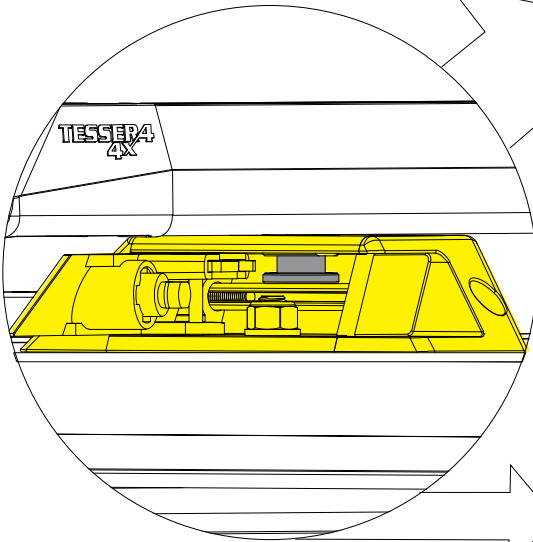

Tessera Bar+

2 in 1

Cross Bars to Side Bars Installation Manual

PART NUMBER(S)	Models
BAR 001 EU	E.U. Models
BAR 001 US	U.S. Models

Installation Time

10 - 20 minutes

A

B

8A

9A

5B

C

X = X'

X

X'

5.5 cm