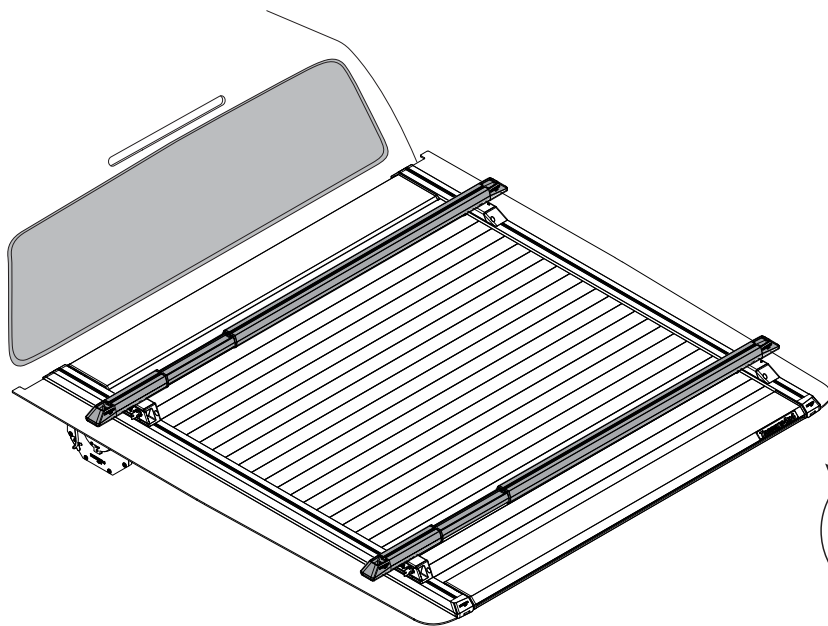

Tessera Bar+

2 in 1

Cross Bars to Side Bars Installation Manual

PART NUMBER(S)	Models
BAR 001 EU	E.U. Models
BAR 001 US	U.S. Models

Installation Time

10 - 20 minutes

A

B

8A

9A

5B

C

X = X'

X

X'

5.5 cm