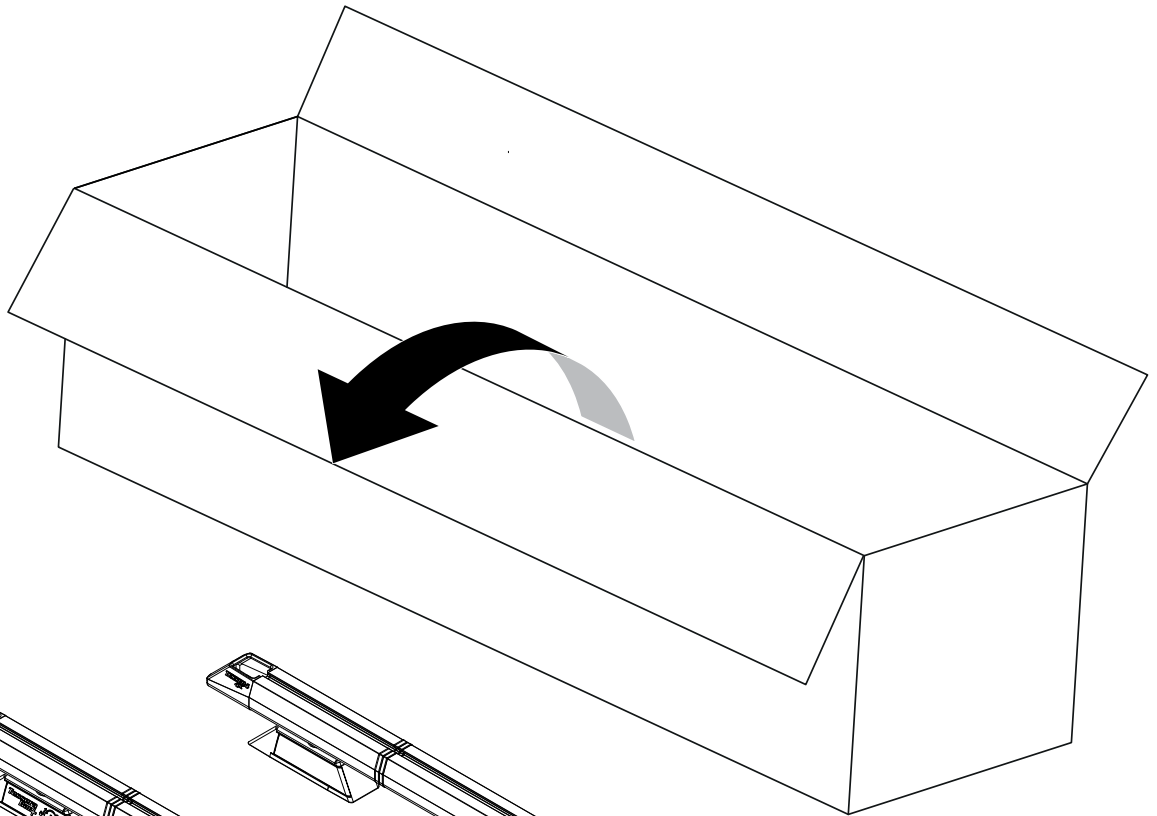

Tessera Bar+

2 in 1

Cross Bars to Side Bars Installation Manual

PART NUMBER(S)	Models
BAR 001 EU	E.U. Models
BAR 001 US	U.S. Models

Installation Time

10 - 20 minutes

A

B

8A

9A

5B

C

X = X'

X

X'

5.5 cm