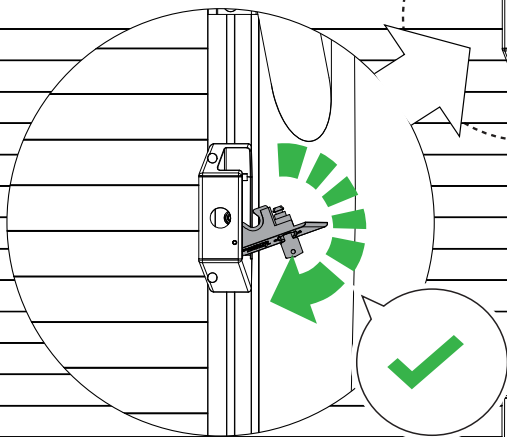

5B

C

X = X'

X

X'

5.5 cm

5.5 cm