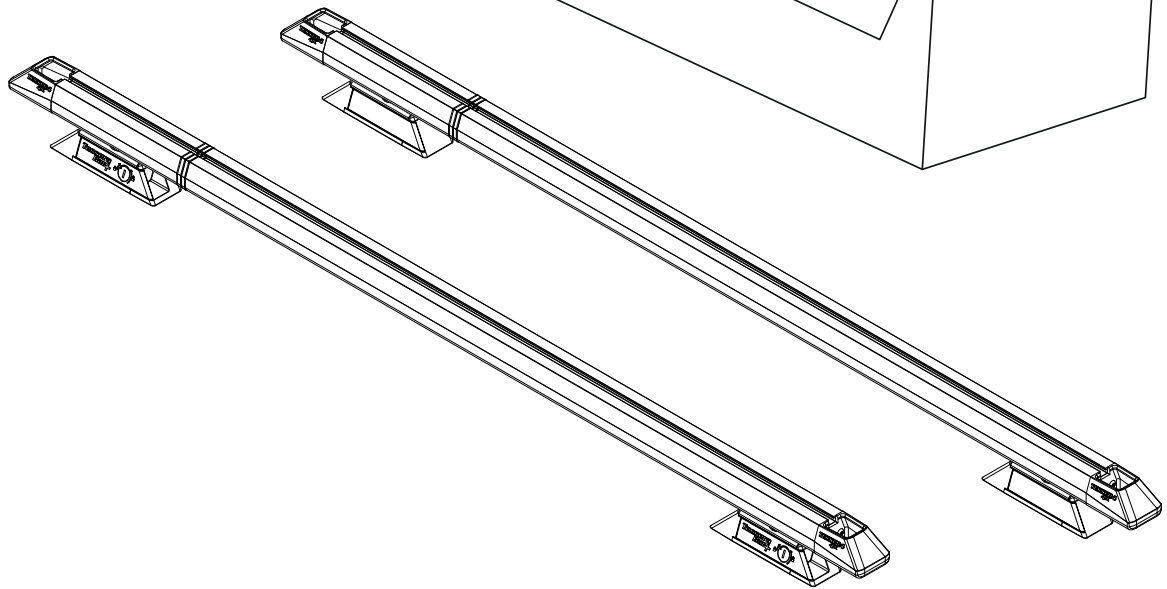

Tessera Bar+

2 in 1

Cross Bars to Side Bars Installation Manual

PART NUMBER(S)	Models
BAR 001 EU	E.U. Models
BAR 001 US	U.S. Models

Installation Time

10 - 20 minutes

A

B

8A

9A

5B

C

X = X'

X

X'

5.5 cm