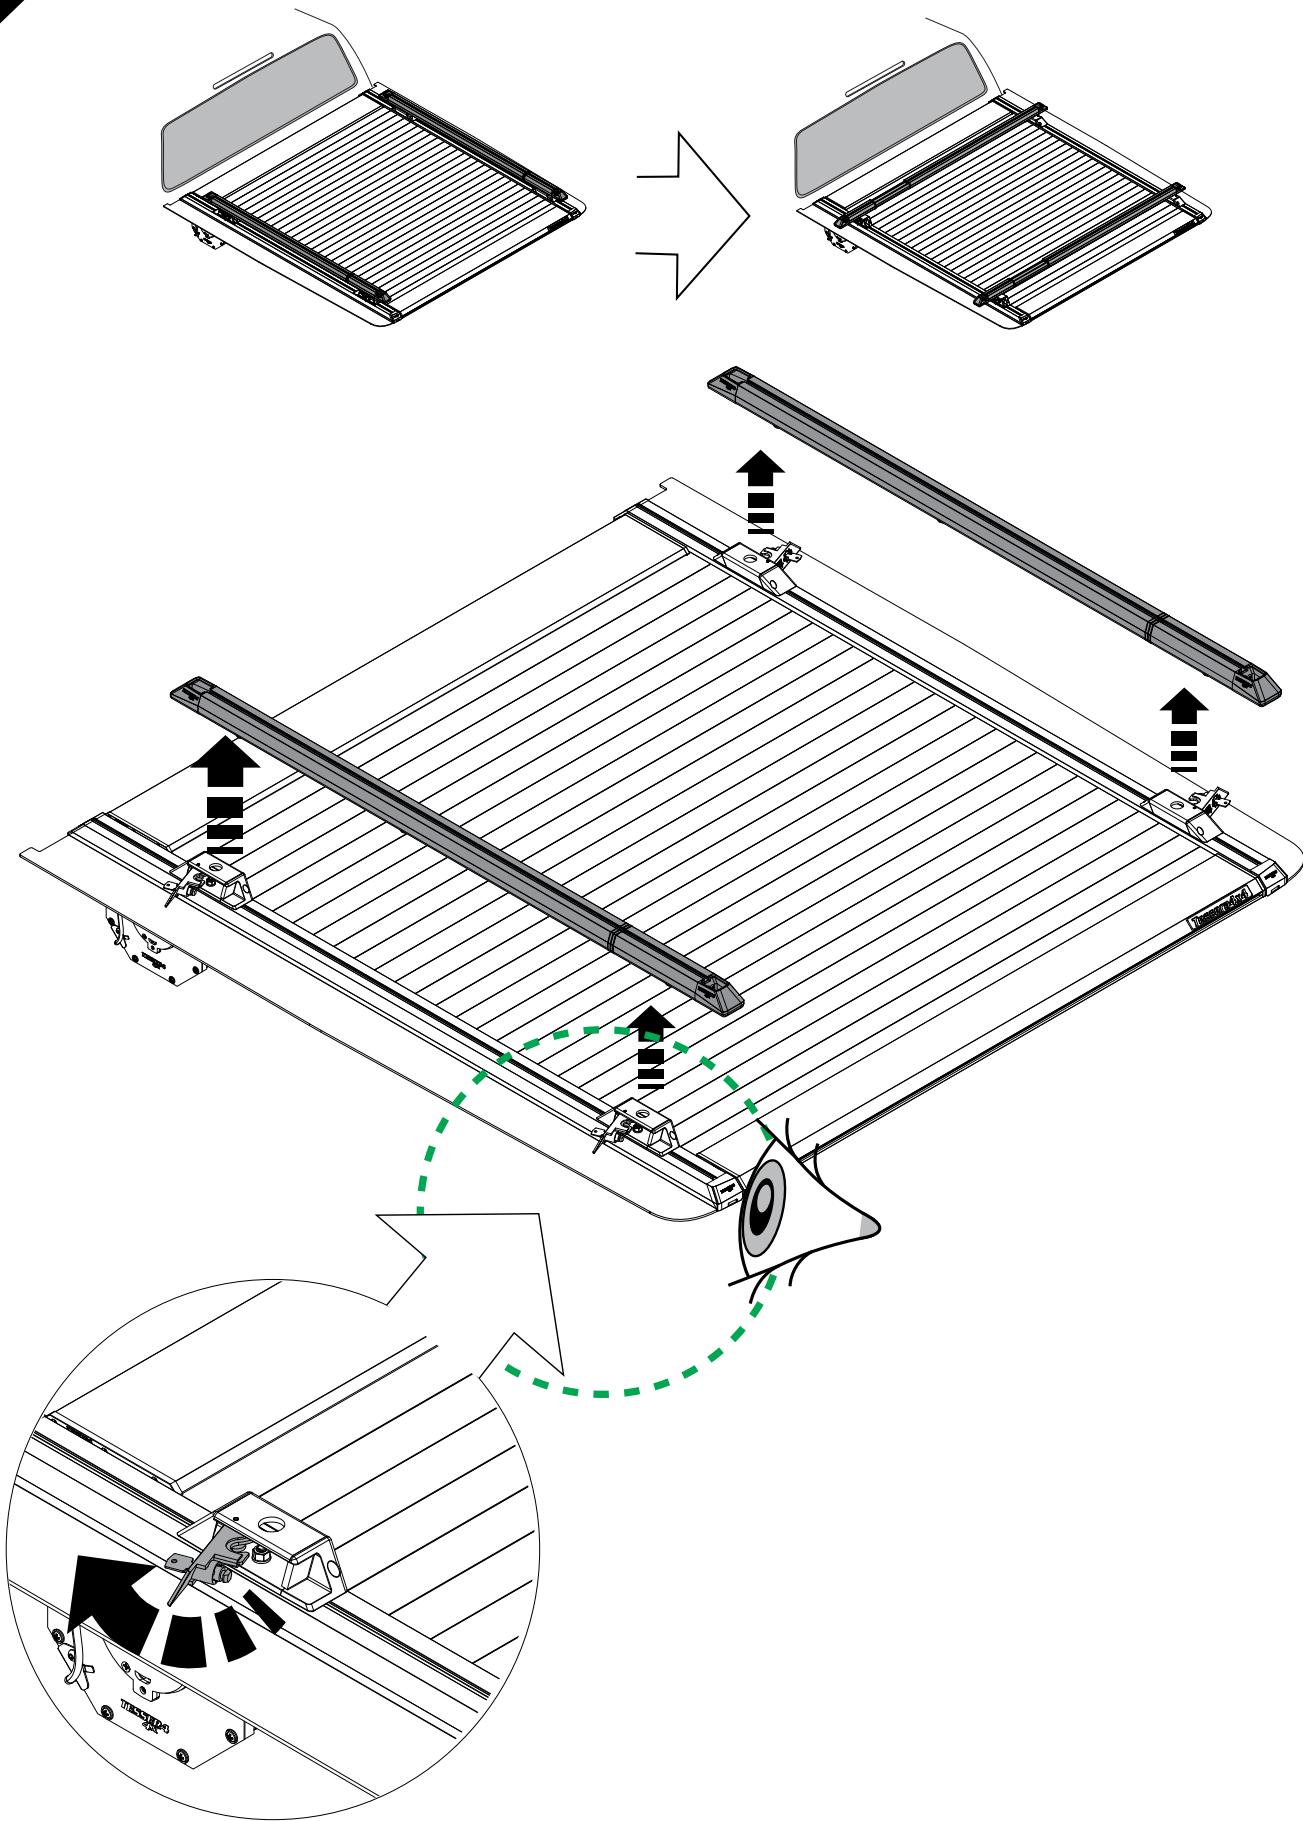

Tessera Bar+

2 in 1

Cross Bars to Side Bars Installation Manual

PART NUMBER(S)	Models
BAR 001 EU	E.U. Models
BAR 001 US	U.S. Models

Installation Time

10 - 20 minutes

A

B

8A

9A

5B

C

X = X'

X

X'

5.5 cm