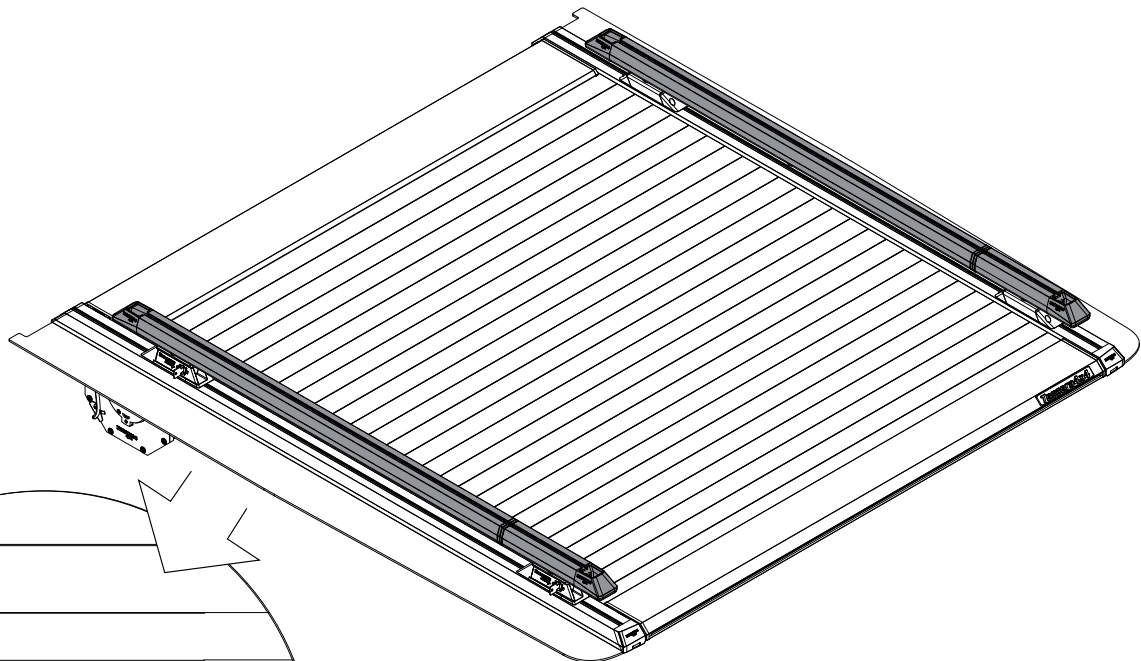

Tessera Bar+

2 in 1

Cross Bars to Side Bars Installation Manual

PART NUMBER(S)	Models
BAR 001 EU	E.U. Models
BAR 001 US	U.S. Models

Installation Time

10 - 20 minutes

A

B

8A

9A

5B

C

X = X'

X

X'

5.5 cm