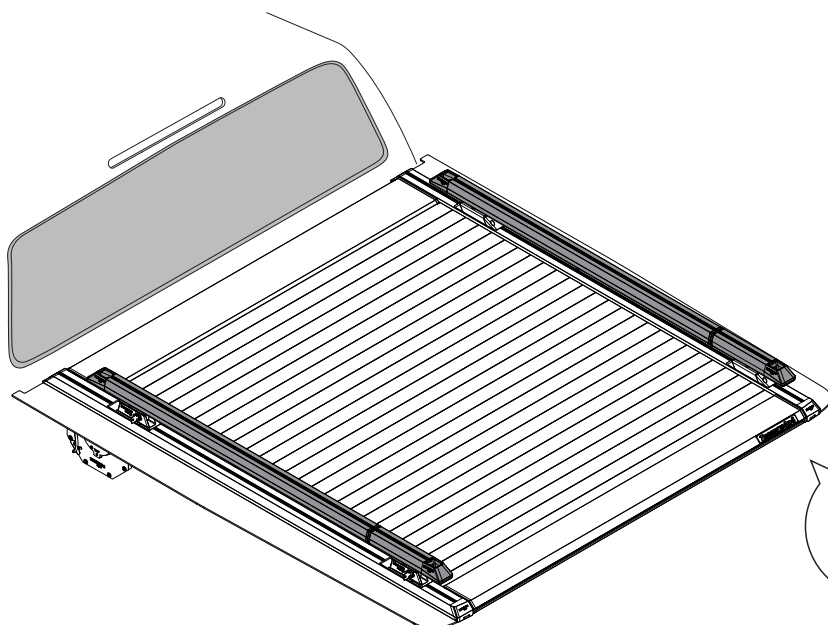

Tessera Bar+

2 in 1

Cross Bars to Side Bars Installation Manual

PART NUMBER(S)	Models
BAR 001 EU	E.U. Models
BAR 001 US	U.S. Models

Installation Time

10 - 20 minutes

A

B

8A

9A

5B

C

X = X'

X

X'

5.5 cm