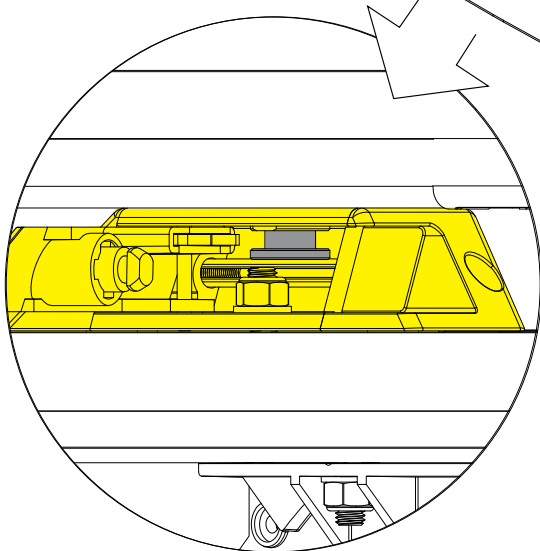

Tessera Bar+

2 in 1

Cross Bars to Side Bars Installation Manual

PART NUMBER(S)	Models
BAR 001 EU	E.U. Models
BAR 001 US	U.S. Models

Installation Time

10 - 20 minutes

A

B

8A

9A

5B

C

X = X'

X

X'

5.5 cm