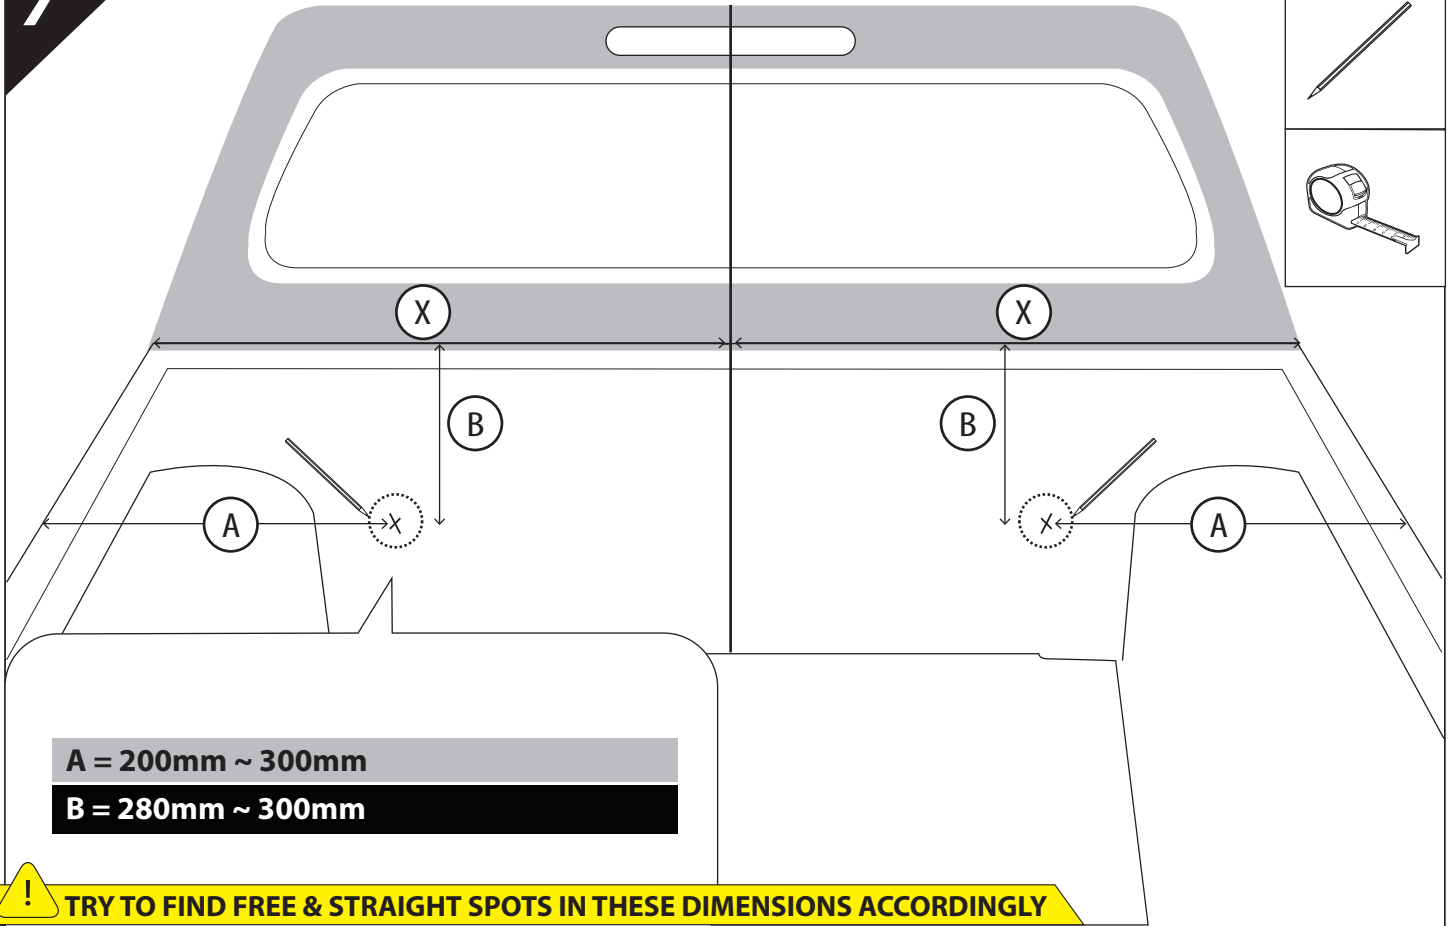

KITS

G

3

4

7

A = 200mm ~ 300mm

B = 280mm ~ 300mm

! TRY TO FIND FREE & STRAIGHT SPOTS IN THESE DIMENSIONS ACCORDINGLY