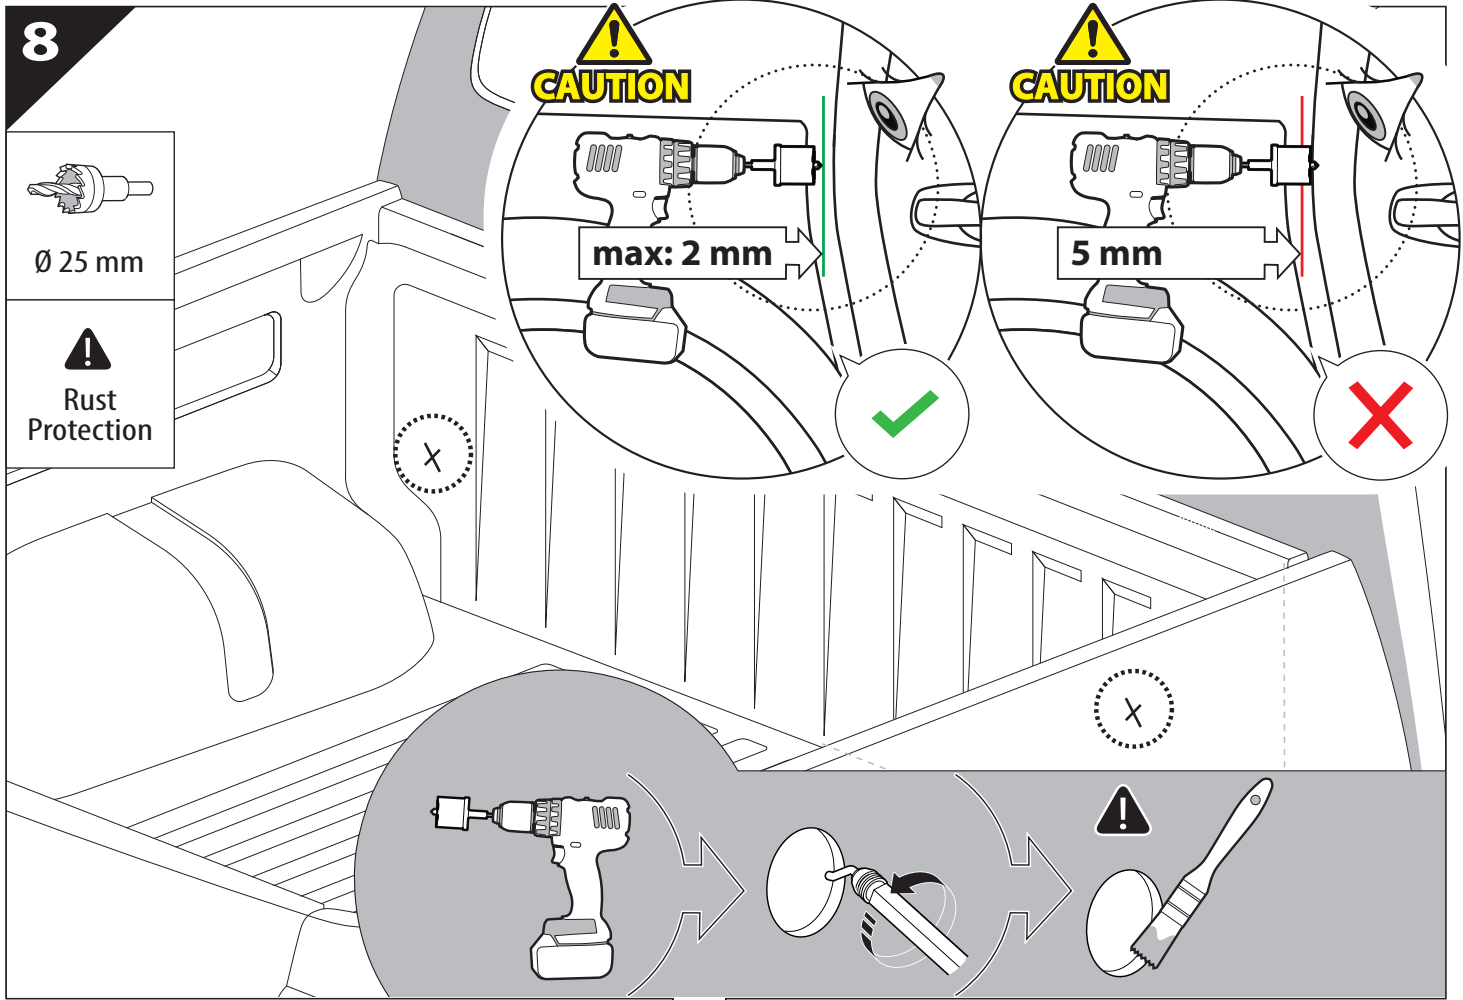

KITS

G

3

4

7

A = 200mm ~ 300mm

B = 280mm ~ 300mm

! TRY TO FIND FREE & STRAIGHT SPOTS IN THESE DIMENSIONS ACCORDINGLY