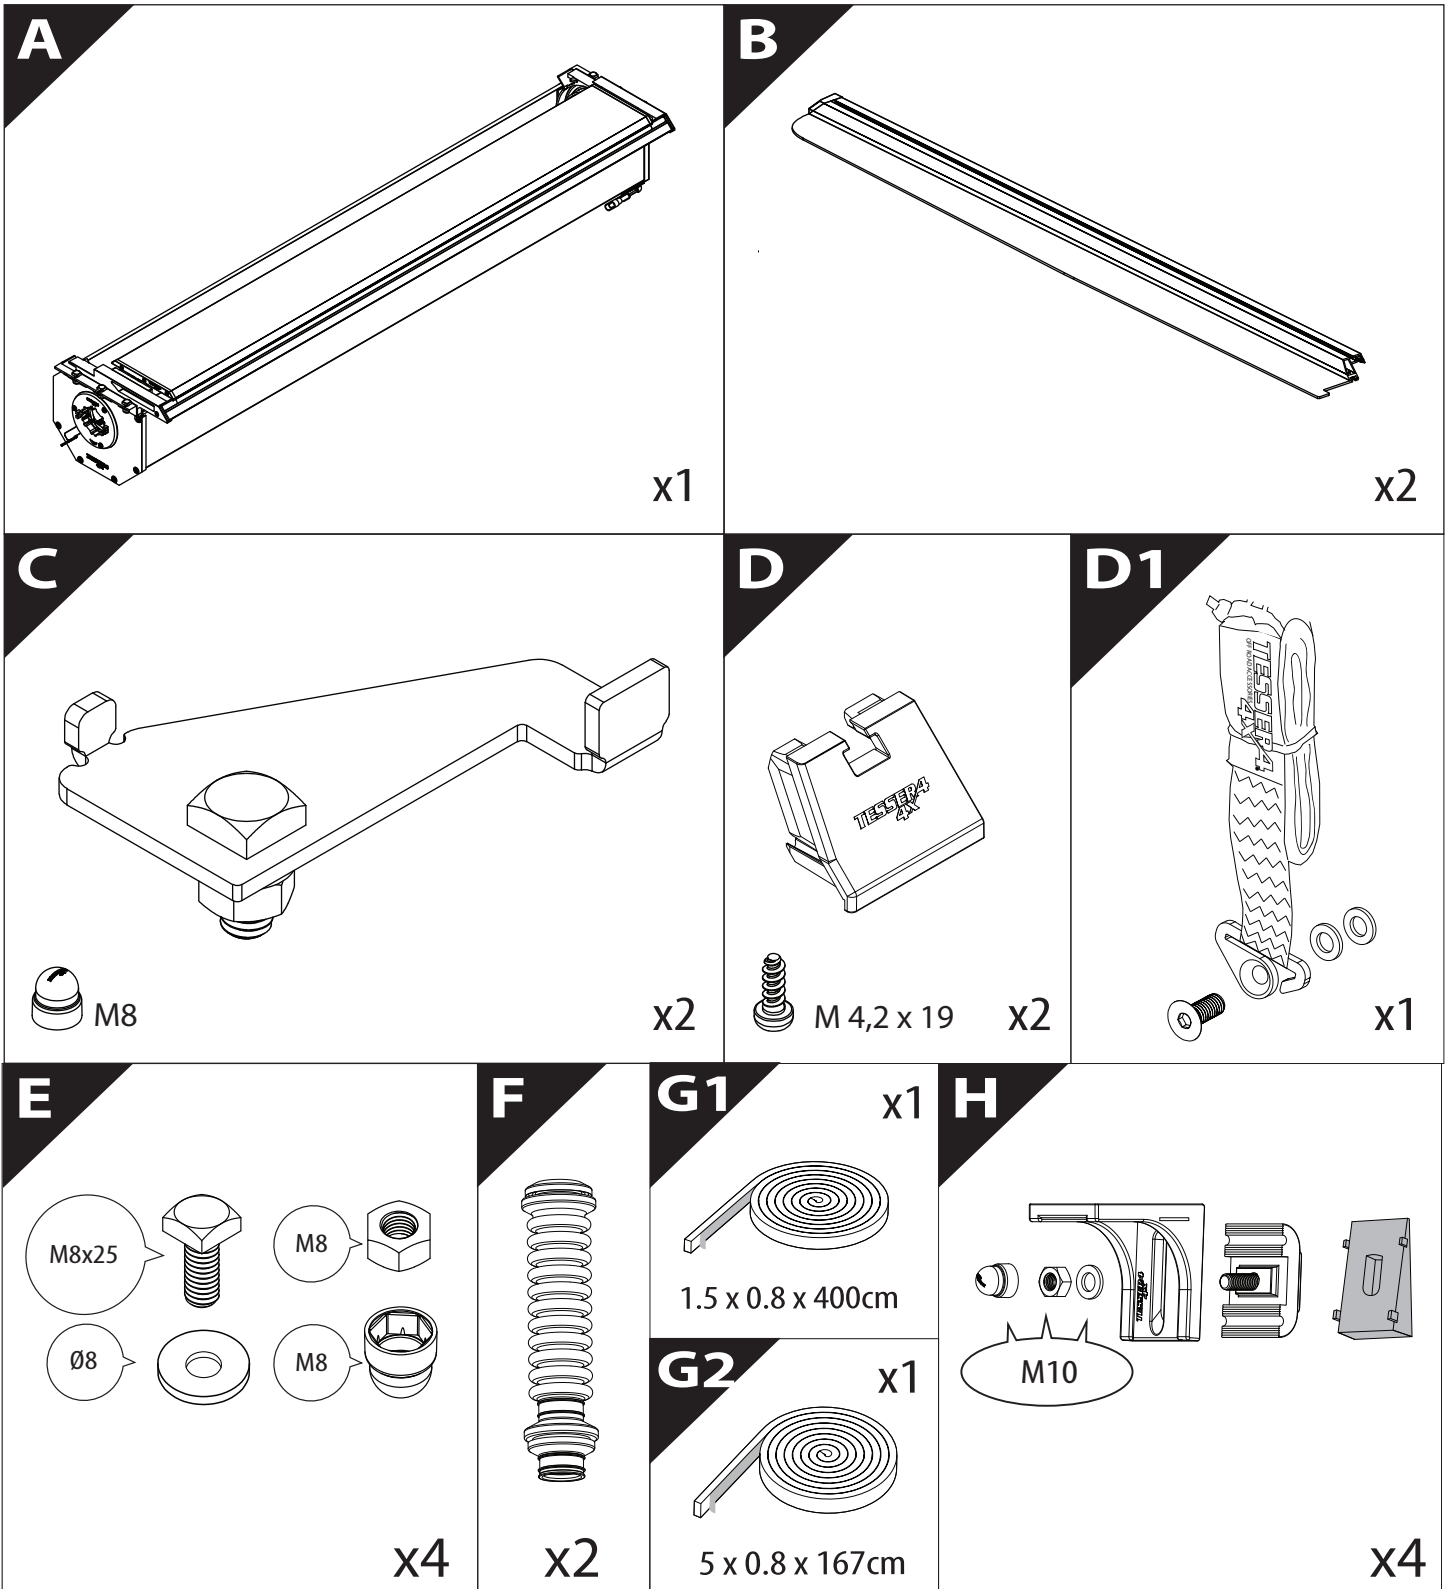

Installation Manual

| PART NUMBER(S) | Model Year |
|-----------------------|--|
| TESS 1542 SE | Mitsubishi L200 2024+ (No Tailgate Spoiler) |
| Cab(s) | Installation Time / Weight |
| Double Cab | 40-60 minutes / 53-57 kg |

Ø 25 mm / Ø 40 mm

+

4 mm

1 - 25 Nm

13, 17 mm

x1

B

A

KITS

G

3

4

7

A = 200mm ~ 300mm

B = 280mm ~ 300mm

! TRY TO FIND FREE & STRAIGHT SPOTS IN THESE DIMENSIONS ACCORDINGLY