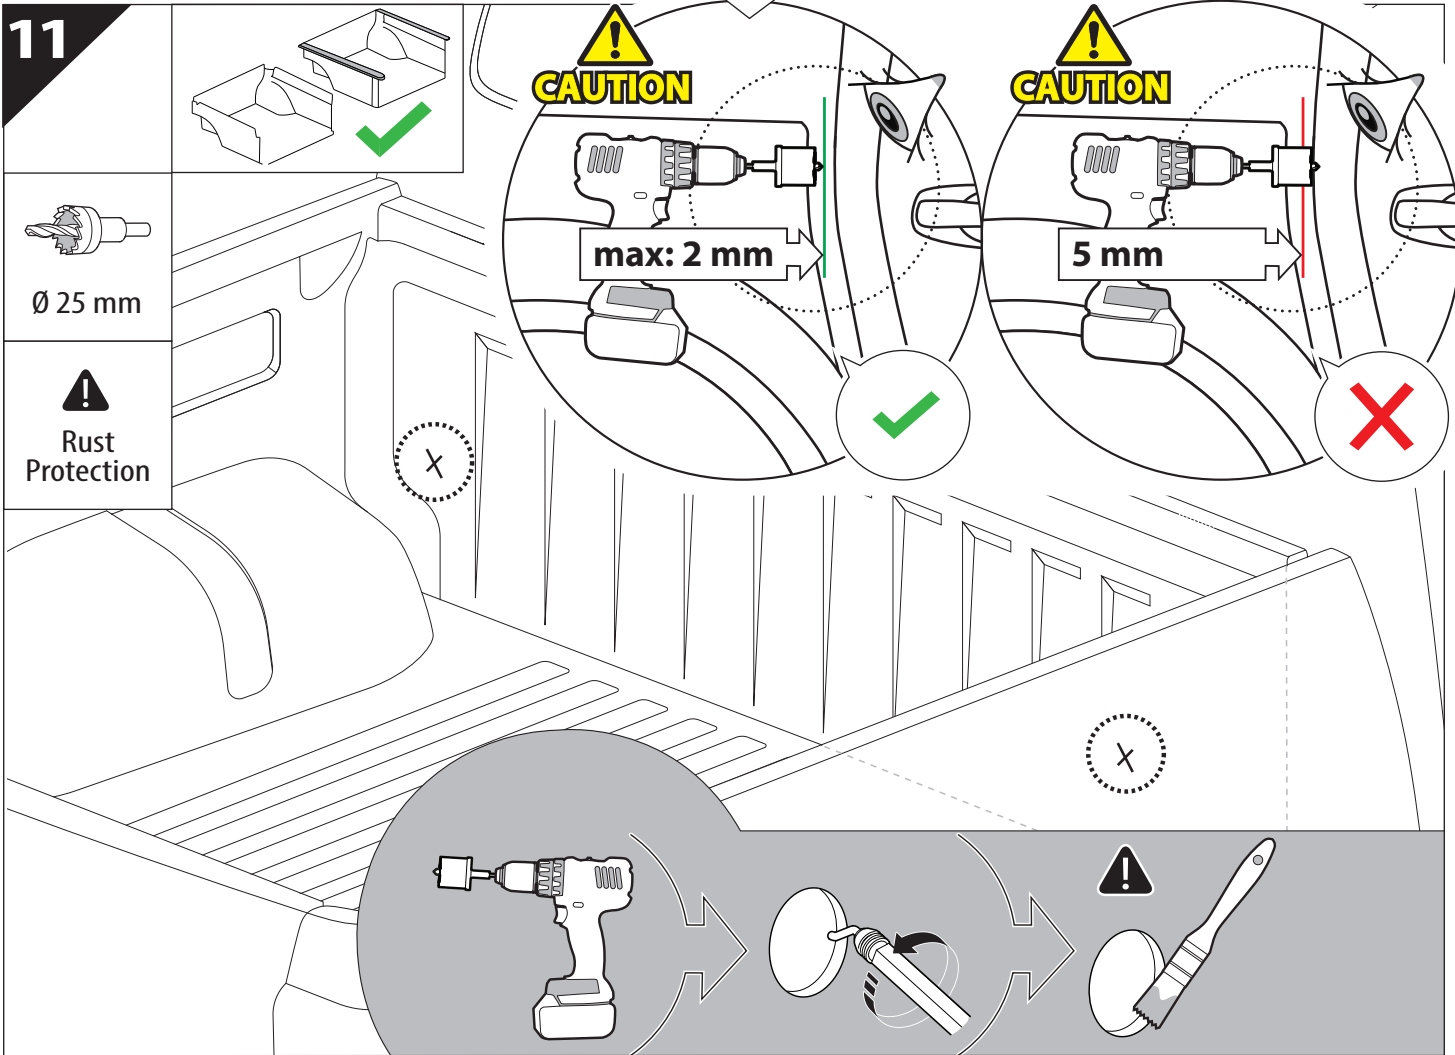

D1

A = 200mm ~ 300mm

B = 330mm ~ 350mm

! TRY TO FIND FREE & STRAIGHT SPOTS IN THESE DIMENSIONS ACCORDINGLY

10

11

12

13