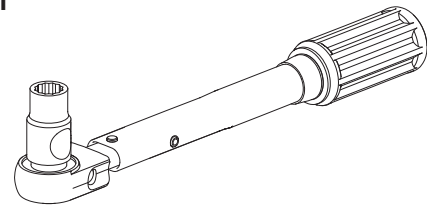

Installation Manual

PART NUMBER(S)	Model Year
TESS 15121 -1 SE	Mitsubishi L200 / Fiat Fullback 2016+
Cab(s)	Installation Time / Weight
Space cab	40-60 minutes / 53-57 kg

Ø 25 mm / Ø 40 mm

+

4 mm

1 - 25 Nm

13, 17 mm

x1

B

A

KITS

G

3

4

D1