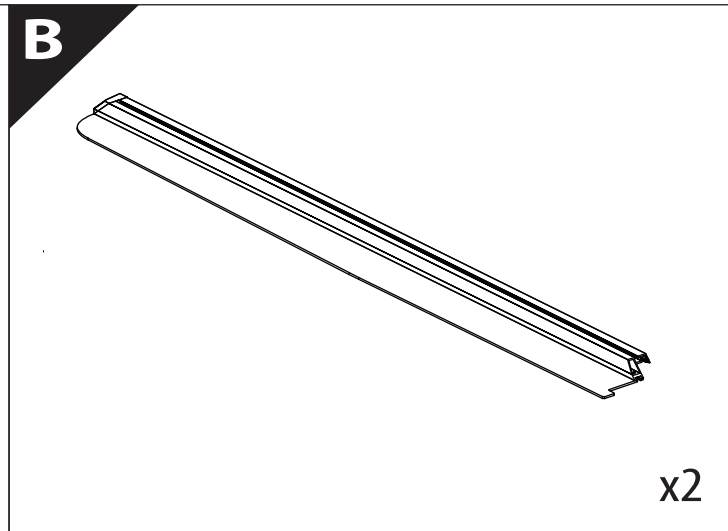

Installation Manual

PART NUMBER(S)	Model Year
TESS 15121 -1 SE	Mitsubishi L200 / Fiat Fullback 2016+
Cab(s)	Installation Time / Weight
Space cab	40-60 minutes / 53-57 kg

Ø 25 mm / Ø 40 mm

+

4 mm

1 - 25 Nm

13, 17 mm

D1

A = 200mm ~ 300mm

B = 330mm ~ 350mm

! TRY TO FIND FREE & STRAIGHT SPOTS IN THESE DIMENSIONS ACCORDINGLY

10

11

12

13