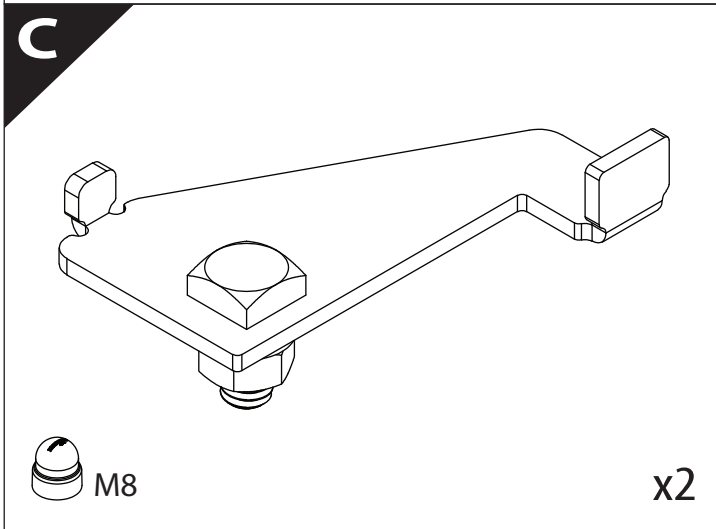

Installation Manual

PART NUMBER(S)	Model Year
TESS 15121 -1 SE	Mitsubishi L200 / Fiat Fullback 2016+
Cab(s)	Installation Time / Weight
Space cab	40-60 minutes / 53-57 kg

Ø 25 mm / Ø 40 mm

+

4 mm

1 - 25 Nm

13, 17 mm

D1

A = 200mm ~ 300mm

B = 330mm ~ 350mm

! TRY TO FIND FREE & STRAIGHT SPOTS IN THESE DIMENSIONS ACCORDINGLY

10

11

12

13