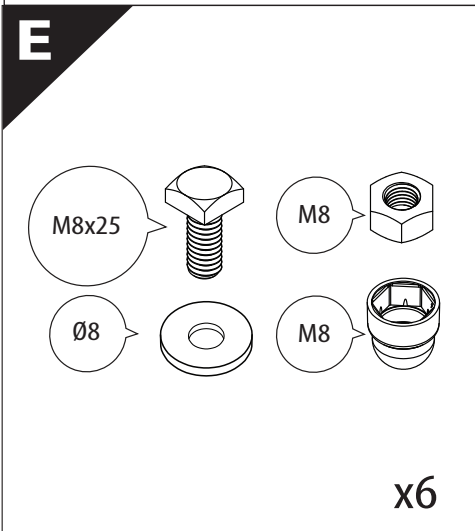

Installation Manual

PART NUMBER(S)	Model Year
TESS 15121 -1 SE	Mitsubishi L200 / Fiat Fullback 2016+
Cab(s)	Installation Time / Weight
Space cab	40-60 minutes / 53-57 kg

Ø 25 mm / Ø 40 mm

+

4 mm

1 - 25 Nm

13, 17 mm

D1

A = 200mm ~ 300mm

B = 330mm ~ 350mm

! TRY TO FIND FREE & STRAIGHT SPOTS IN THESE DIMENSIONS ACCORDINGLY

10

11

12

13