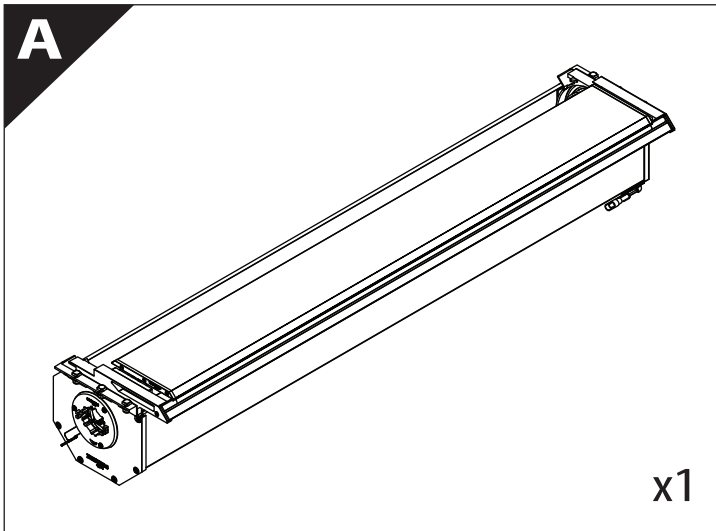

Installation Manual

PART NUMBER(S)	Model Year
TESS 15121 -1 SE	Mitsubishi L200 / Fiat Fullback 2016+
Cab(s)	Installation Time / Weight
Space cab	40-60 minutes / 53-57 kg

Ø 25 mm / Ø 40 mm

+

4 mm

1 - 25 Nm

13, 17 mm

D1

A = 200mm ~ 300mm

B = 330mm ~ 350mm

! TRY TO FIND FREE & STRAIGHT SPOTS IN THESE DIMENSIONS ACCORDINGLY

10

11

12

13