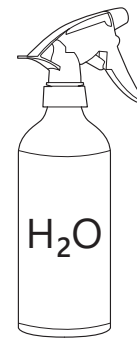

Installation Manual

PART NUMBER(S)	Model Year
TESS 15121 -1 SE	Mitsubishi L200 / Fiat Fullback 2016+
Cab(s)	Installation Time / Weight
Space cab	40-60 minutes / 53-57 kg

Ø 25 mm / Ø 40 mm

+

4 mm

1 - 25 Nm

13, 17 mm