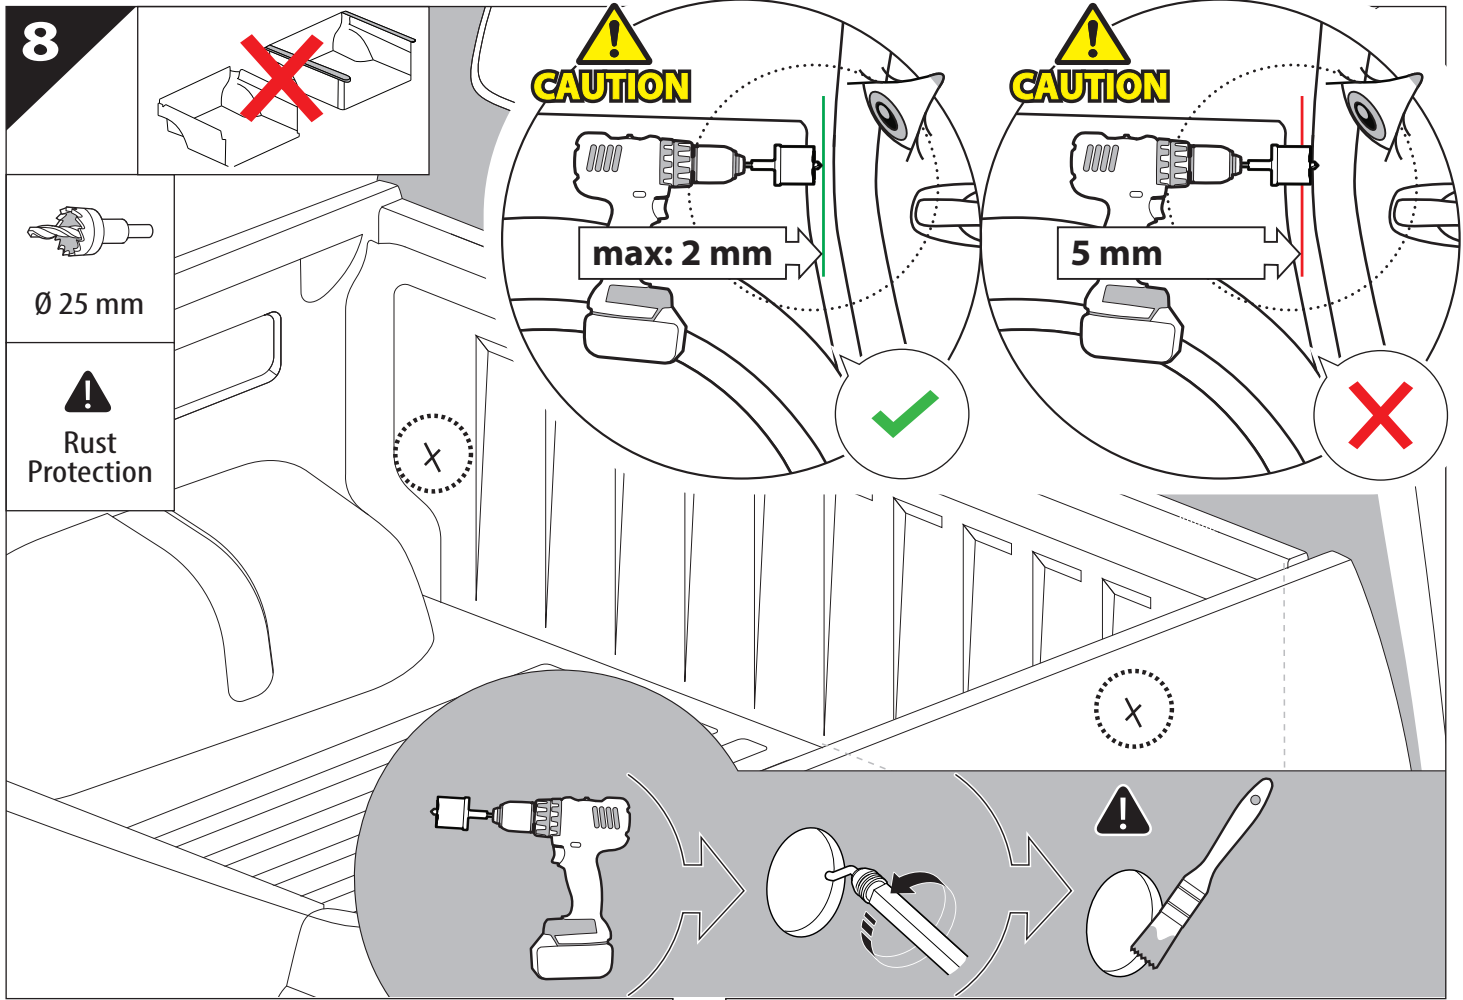

D1

A = 200mm ~ 300mm

B = 330mm ~ 350mm

! TRY TO FIND FREE & STRAIGHT SPOTS IN THESE DIMENSIONS ACCORDINGLY

10

11

12

13