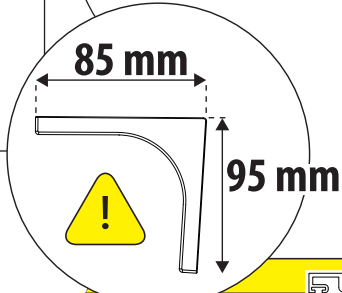

D1

A = 200mm ~ 300mm

B = 330mm ~ 350mm

! TRY TO FIND FREE & STRAIGHT SPOTS IN THESE DIMENSIONS ACCORDINGLY

10

11

12

13

14

15

16

23

CAUTION !

CAUTION !

26

27