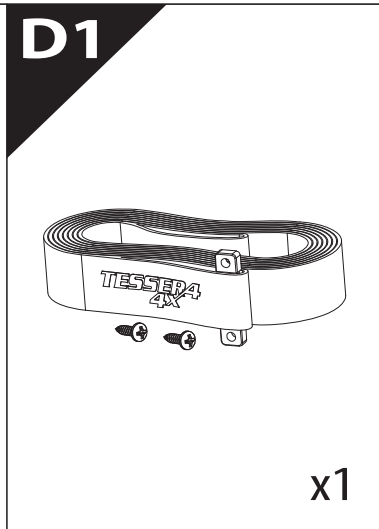

Installation Manual

PART NUMBER(S)	Model Year
TESS 15121 -1 SE	Mitsubishi L200 / Fiat Fullback 2016+
Cab(s)	Installation Time / Weight
Space cab	40-60 minutes / 53-57 kg

Ø 25 mm / Ø 40 mm

+

4 mm

1 - 25 Nm

13, 17 mm

x1

B

A

KITS

G

3

4

D1