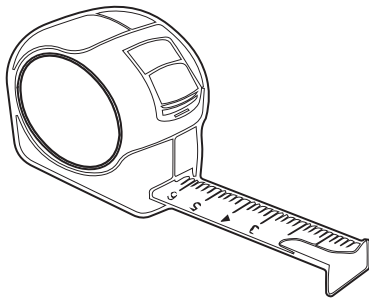

Installation Manual

PART NUMBER(S)	Model Year
TESS 15121 -1 SE	Mitsubishi L200 / Fiat Fullback 2016+
Cab(s)	Installation Time / Weight
Space cab	40-60 minutes / 53-57 kg

Ø 25 mm / Ø 40 mm

+

4 mm

1 - 25 Nm

13, 17 mm

x1

B

A

KITS

G

3

4

D1

D1

A = 200mm ~ 300mm

B = 330mm ~ 350mm

! TRY TO FIND FREE & STRAIGHT SPOTS IN THESE DIMENSIONS ACCORDINGLY

10

11

12

13