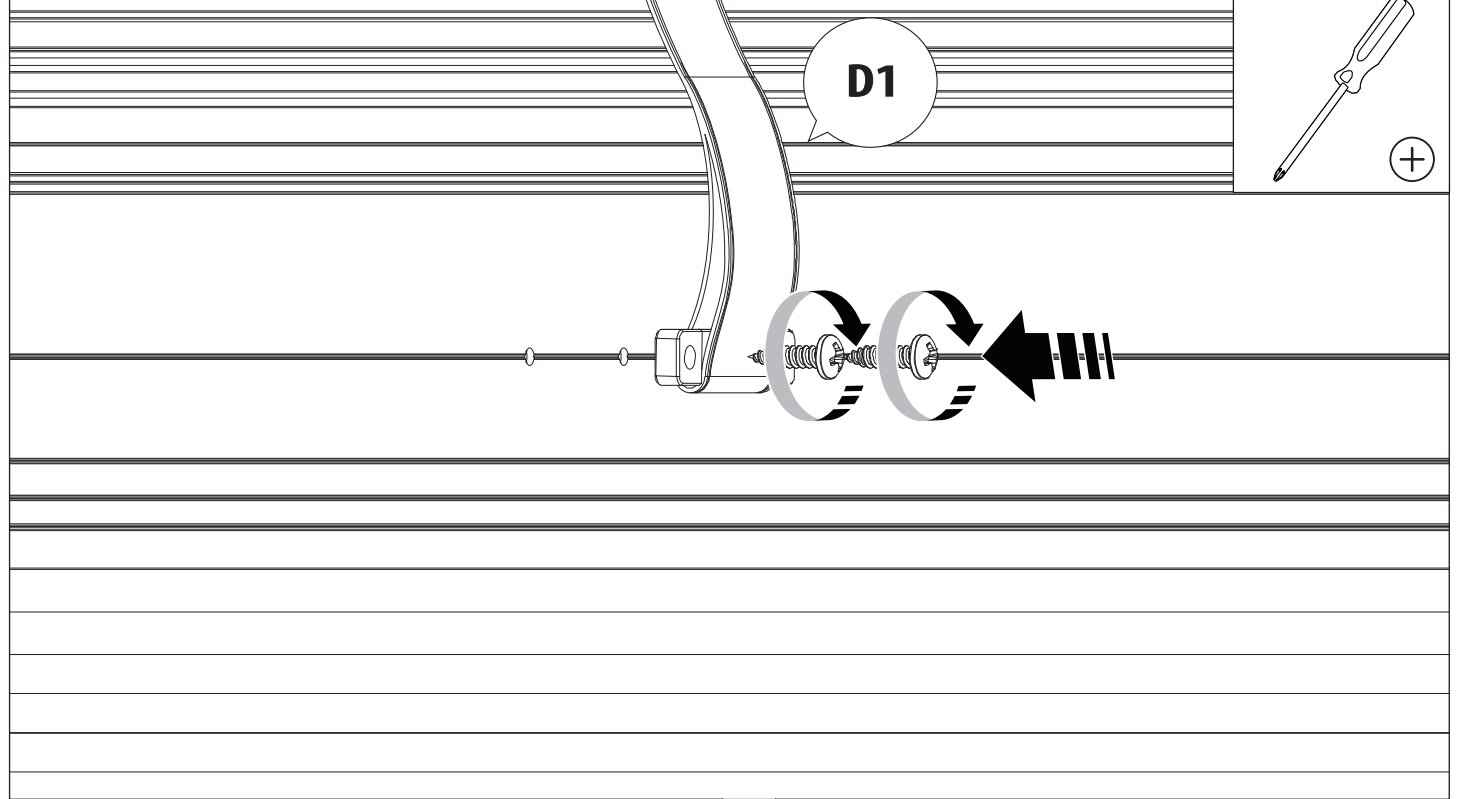

D1

A = 200mm ~ 300mm

B = 330mm ~ 350mm

! TRY TO FIND FREE & STRAIGHT SPOTS IN THESE DIMENSIONS ACCORDINGLY

10

11

12

13