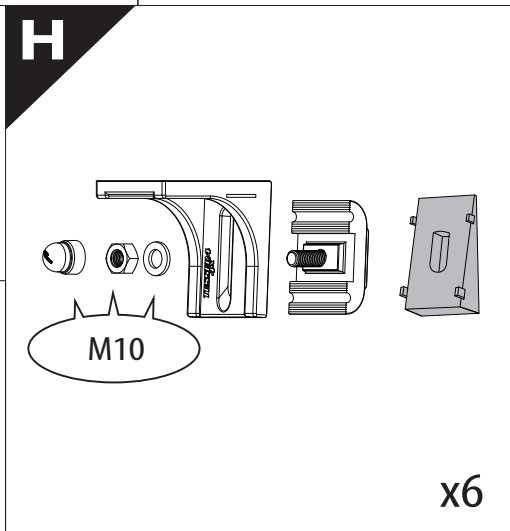

Installation Manual

PART NUMBER(S)	Model Year
TESS 15121 -1 SE	Mitsubishi L200 / Fiat Fullback 2016+
Cab(s)	Installation Time / Weight
Space cab	40-60 minutes / 53-57 kg

Ø 25 mm / Ø 40 mm

+

4 mm

1 - 25 Nm

13, 17 mm

D1

A = 200mm ~ 300mm

B = 330mm ~ 350mm

! TRY TO FIND FREE & STRAIGHT SPOTS IN THESE DIMENSIONS ACCORDINGLY

10

11

12

13