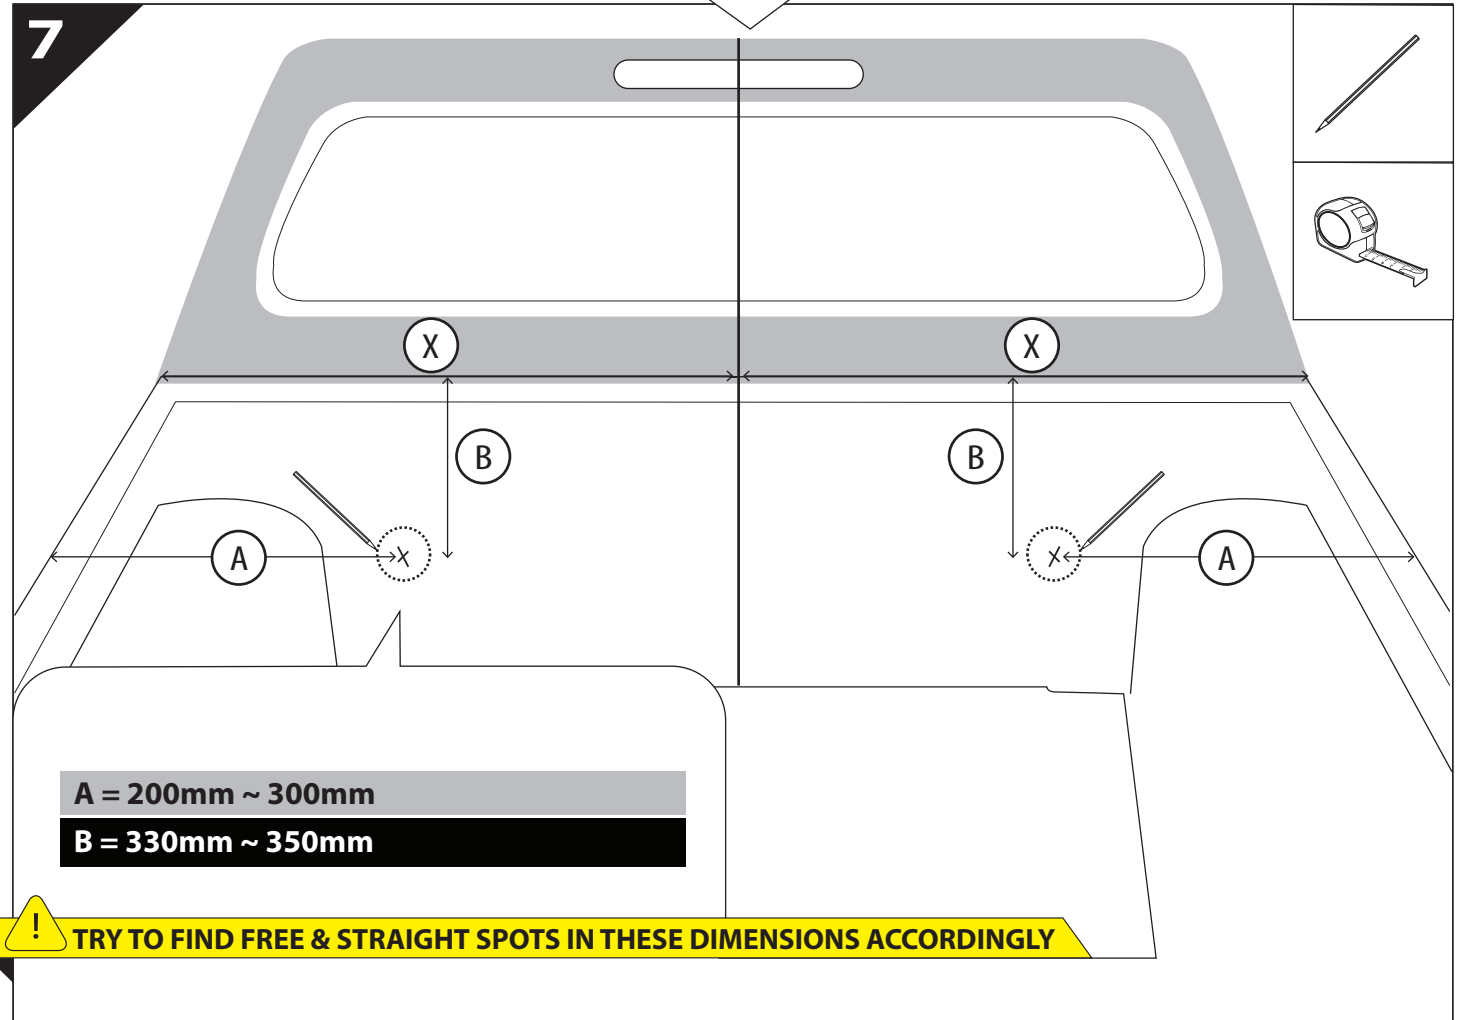

D1

A = 200mm ~ 300mm

B = 330mm ~ 350mm

! TRY TO FIND FREE & STRAIGHT SPOTS IN THESE DIMENSIONS ACCORDINGLY

10

11

12

13