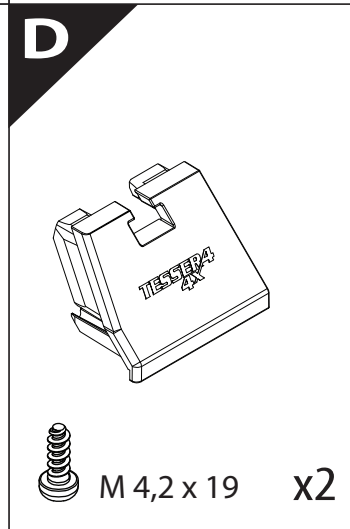

Installation Manual

PART NUMBER(S)	Model Year
TESS 15121 -1 SE	Mitsubishi L200 / Fiat Fullback 2016+
Cab(s)	Installation Time / Weight
Space cab	40-60 minutes / 53-57 kg

Ø 25 mm / Ø 40 mm

+

4 mm

1 - 25 Nm

13, 17 mm

D1

A = 200mm ~ 300mm

B = 330mm ~ 350mm

! TRY TO FIND FREE & STRAIGHT SPOTS IN THESE DIMENSIONS ACCORDINGLY

10

11

12

13