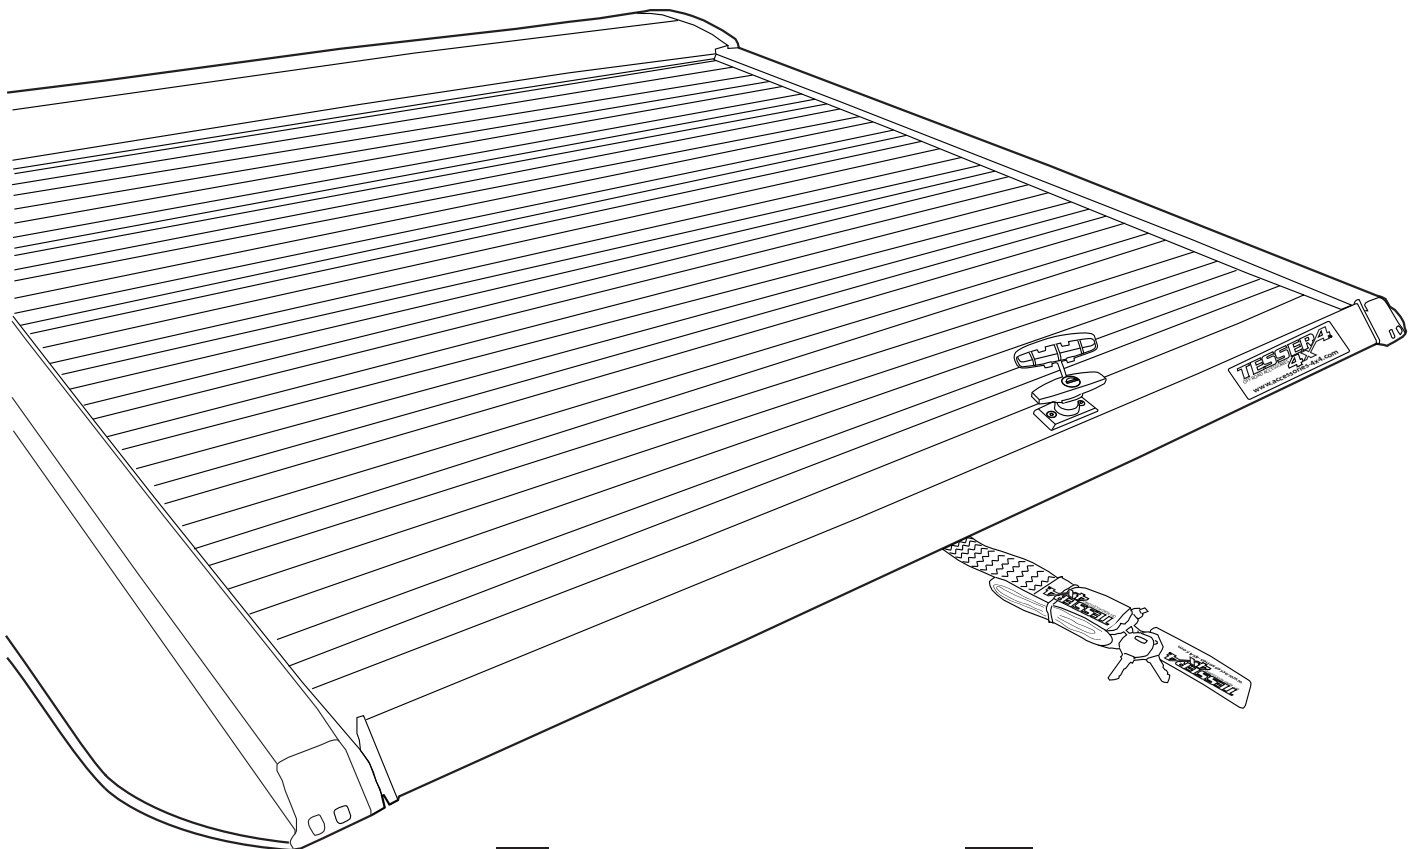

PART NUMBER(S)	Model Year
SOT-1314 ROLL	Nissan NP 300 2016+
SOT-1315 ROLL	
Cab(s)	Installation Time / Weight
Double cab & Space cab	60-75 minutes / 53-57 kg

Aluminum Roller Lid-Shutter (SOT-ROLL Series by Tessera4x4)