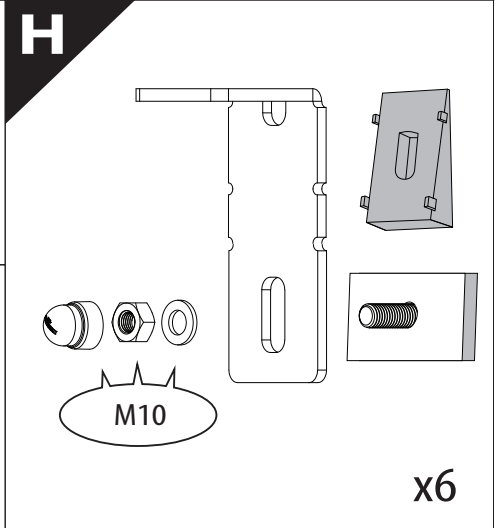

Installation Manual

PART NUMBER(S)	Model Year
TESS 1531 SE	Toyota Tundra 2014 ->2021 & 2022+ (with c - channels)
TESS 15311 SE	
Cab(s)	Installation Time / Weight
5.5 Feet & 6.5 Feet	40-60 minutes / 53-57 kg

Ø 25 mm

4 mm

1 - 25 Nm

13, 17 mm

ACETONE

H₂O

ANTI-RUST

INSTALLATION
MANUAL

7

A = 200mm ~ 300mm

B = 330mm ~ 350mm

! TRY TO FIND FREE & STRAIGHT SPOTS IN THESE DIMENSIONS ACCORDINGLY

8

Ø 25 mm

Rust Protection

CAUTION

max: 2 mm

CAUTION

5 mm

9

F

F

10

11