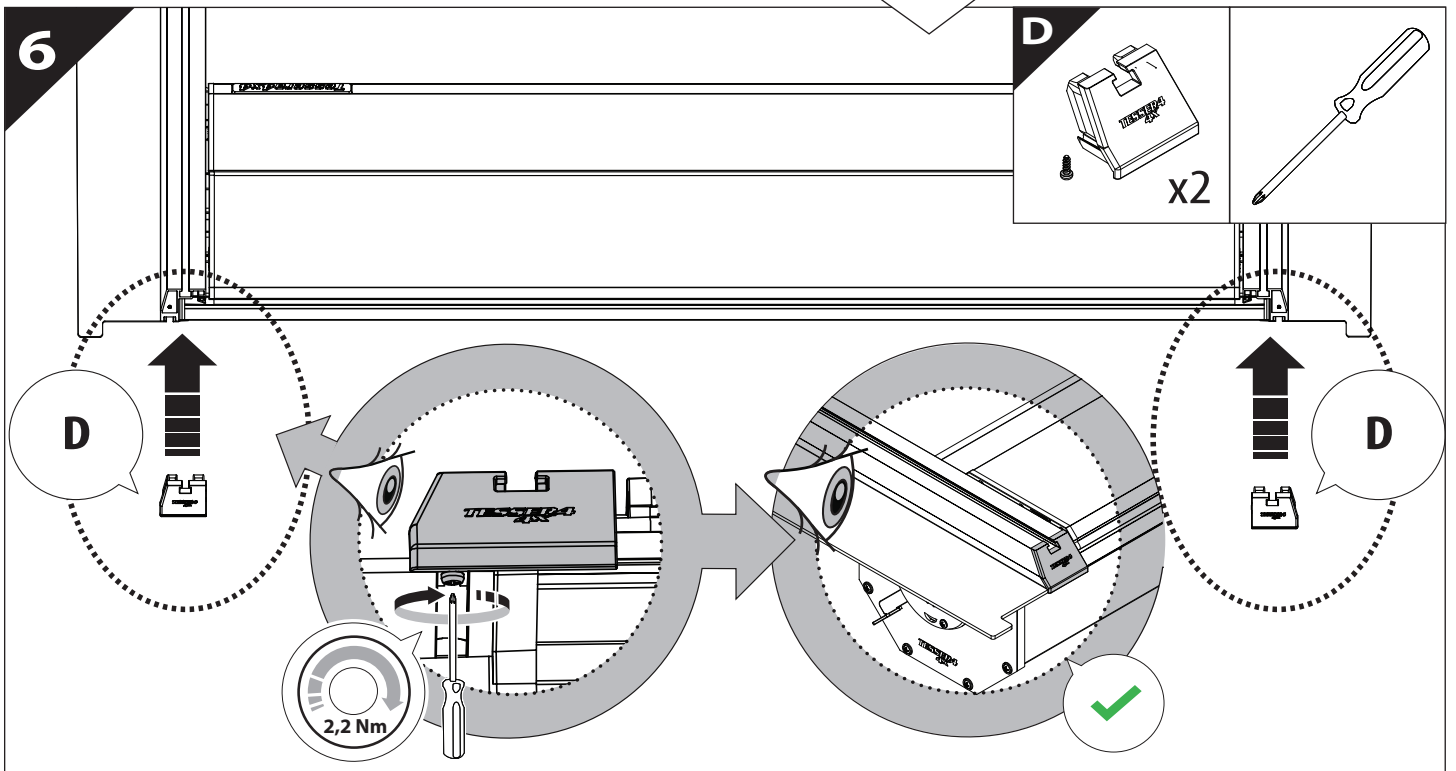

Ø 25 mm

4 mm

1 - 25 Nm

13, 17 mm

ACETONE

H₂O

ANTI-RUST

INSTALLATION
MANUAL

7

A = 200mm ~ 300mm

B = 330mm ~ 350mm

! TRY TO FIND FREE & STRAIGHT SPOTS IN THESE DIMENSIONS ACCORDINGLY

8

Ø 25 mm

Rust Protection

CAUTION