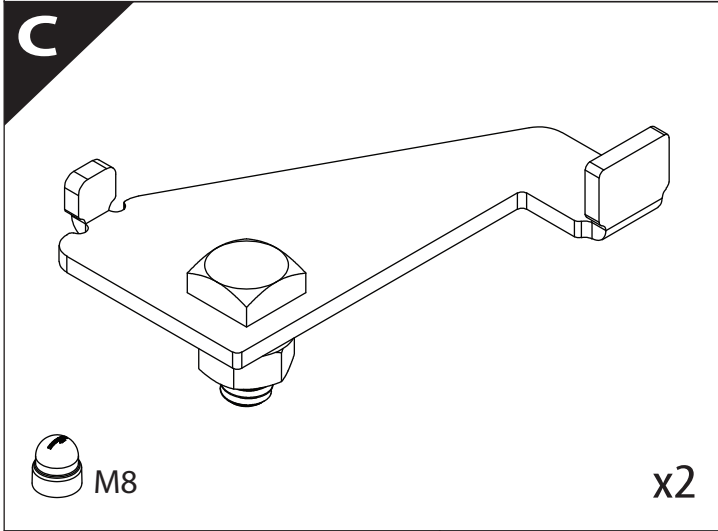

Installation Manual

PART NUMBER(S)	Model Year
TESS 1531 SE	Toyota Tundra 2014 ->2021 & 2022+ (with c - channels)
TESS 15311 SE	
Cab(s)	Installation Time / Weight
5.5 Feet & 6.5 Feet	40-60 minutes / 53-57 kg

Ø 25 mm

4 mm

1 - 25 Nm

13, 17 mm

ACETONE

H₂O

ANTI-RUST

INSTALLATION
MANUAL

7

A = 200mm ~ 300mm

B = 330mm ~ 350mm

! TRY TO FIND FREE & STRAIGHT SPOTS IN THESE DIMENSIONS ACCORDINGLY

8

Ø 25 mm

Rust Protection

CAUTION