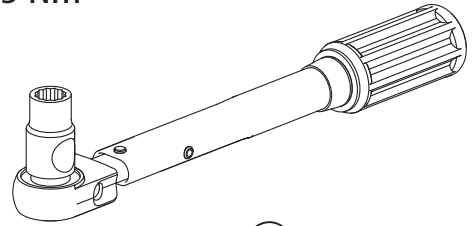

Installation Manual

PART NUMBER(S)	Model Year
TESS 1531 SE	Toyota Tundra 2014 ->2021 & 2022+ (with c - channels)
TESS 15311 SE	
Cab(s)	Installation Time / Weight
5.5 Feet & 6.5 Feet	40-60 minutes / 53-57 kg

Ø 25 mm

4 mm

1 - 25 Nm

13, 17 mm

ACETONE

H₂O

ANTI-RUST

INSTALLATION
MANUAL