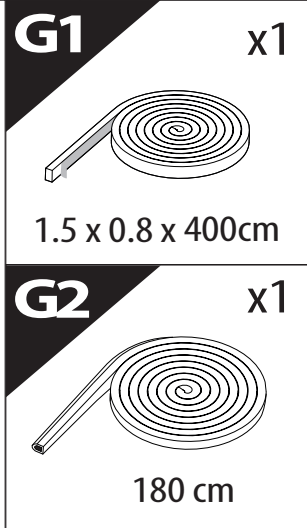

Installation Manual

PART NUMBER(S)	Model Year
TESS 1531 SE	Toyota Tundra 2014 ->2021 & 2022+ (with c - channels)
TESS 15311 SE	
Cab(s)	Installation Time / Weight
5.5 Feet & 6.5 Feet	40-60 minutes / 53-57 kg

Ø 25 mm

4 mm

1 - 25 Nm

13, 17 mm

ACETONE

H₂O

ANTI-RUST

INSTALLATION
MANUAL

7

A = 200mm ~ 300mm

B = 330mm ~ 350mm

! TRY TO FIND FREE & STRAIGHT SPOTS IN THESE DIMENSIONS ACCORDINGLY

8

Ø 25 mm

Rust Protection

CAUTION

max: 2 mm

CAUTION

5 mm

9

F

F

10

11