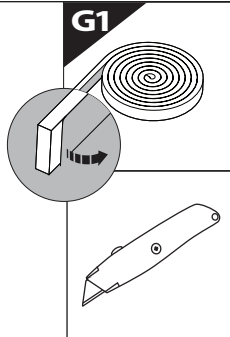

Ø 25 mm

4 mm

1 - 25 Nm

13, 17 mm

ACETONE

H₂O

ANTI-RUST

INSTALLATION
MANUAL

7

A = 200mm ~ 300mm

B = 330mm ~ 350mm

! TRY TO FIND FREE & STRAIGHT SPOTS IN THESE DIMENSIONS ACCORDINGLY

8

Ø 25 mm

Rust Protection

CAUTION

max: 2 mm

CAUTION

5 mm

9

F

F

10

11