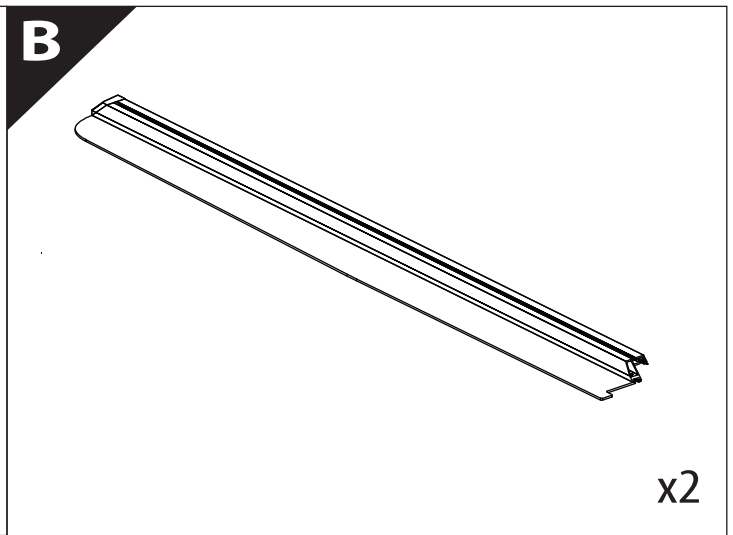

Installation Manual

PART NUMBER(S)	Model Year
TESS 1531 SE	Toyota Tundra 2014 ->2021 & 2022+ (with c - channels)
TESS 15311 SE	
Cab(s)	Installation Time / Weight
5.5 Feet & 6.5 Feet	40-60 minutes / 53-57 kg

Ø 25 mm

4 mm

1 - 25 Nm

13, 17 mm

ACETONE

H₂O

ANTI-RUST

INSTALLATION
MANUAL

7

A = 200mm ~ 300mm

B = 330mm ~ 350mm

! TRY TO FIND FREE & STRAIGHT SPOTS IN THESE DIMENSIONS ACCORDINGLY

8

Ø 25 mm

Rust Protection

CAUTION