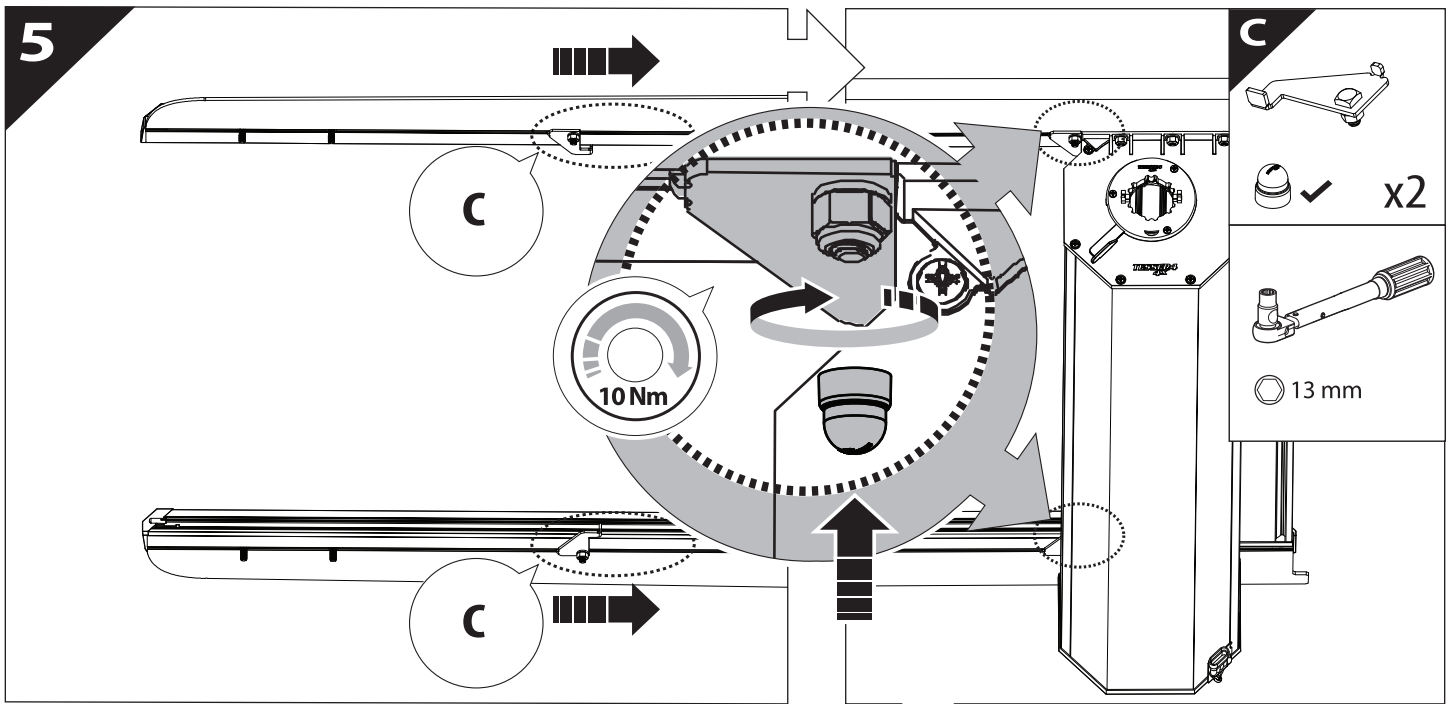

Ø 25 mm

4 mm

1 - 25 Nm

13, 17 mm

ACETONE

H₂O

ANTI-RUST

INSTALLATION
MANUAL

7

A = 200mm ~ 300mm

B = 330mm ~ 350mm

! TRY TO FIND FREE & STRAIGHT SPOTS IN THESE DIMENSIONS ACCORDINGLY

8

Ø 25 mm

Rust Protection

CAUTION