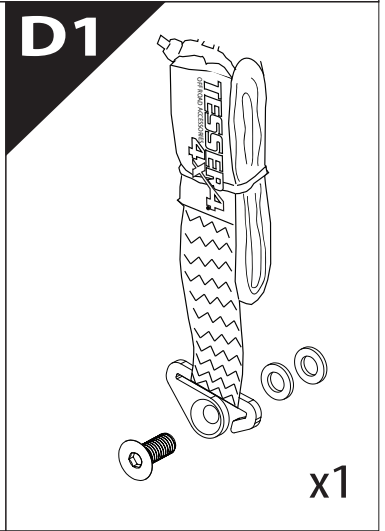

Installation Manual

PART NUMBER(S)	Model Year
TESS 1531 SE	Toyota Tundra 2014 ->2021 & 2022+ (with c - channels)
TESS 15311 SE	
Cab(s)	Installation Time / Weight
5.5 Feet & 6.5 Feet	40-60 minutes / 53-57 kg

Ø 25 mm

4 mm

1 - 25 Nm

13, 17 mm

ACETONE

H₂O

ANTI-RUST

INSTALLATION
MANUAL

7

A = 200mm ~ 300mm

B = 330mm ~ 350mm

! TRY TO FIND FREE & STRAIGHT SPOTS IN THESE DIMENSIONS ACCORDINGLY

8

Ø 25 mm

Rust Protection

CAUTION