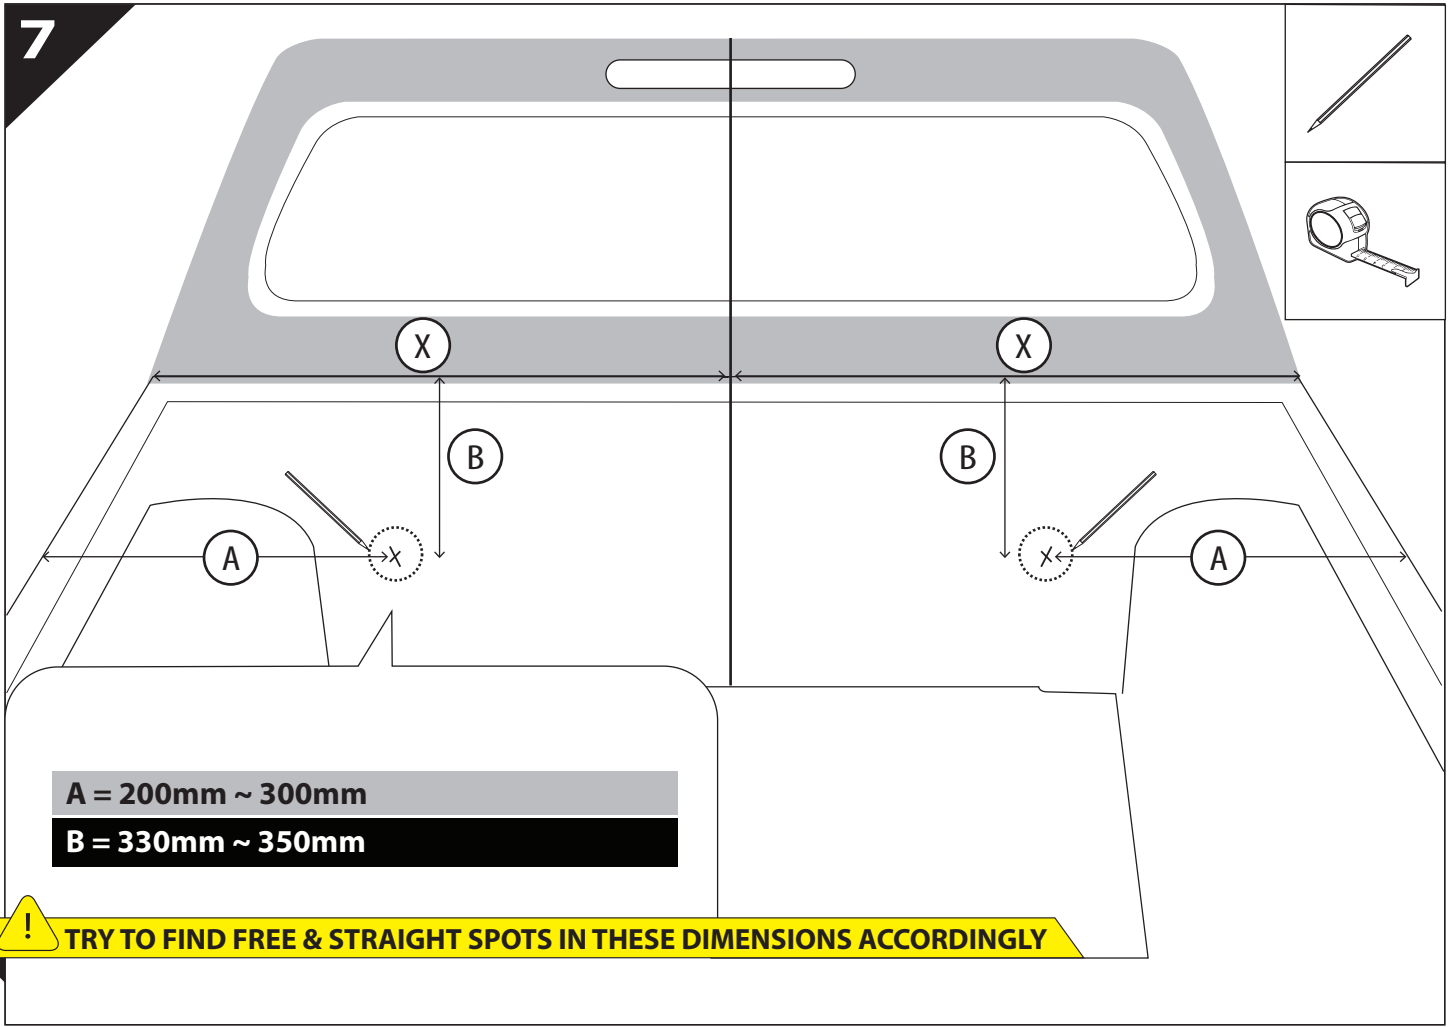

7

A = 200mm ~ 300mm

B = 330mm ~ 350mm

! TRY TO FIND FREE & STRAIGHT SPOTS IN THESE DIMENSIONS ACCORDINGLY

8

Ø 25 mm

Rust Protection

CAUTION