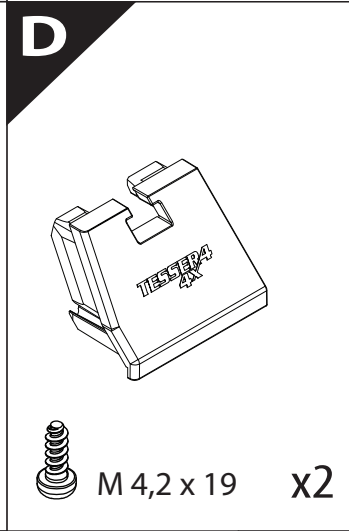

Installation Manual

PART NUMBER(S)	Model Year
TESS 1531 SE	Toyota Tundra 2014 ->2021 & 2022+ (with c - channels)
TESS 15311 SE	
Cab(s)	Installation Time / Weight
5.5 Feet & 6.5 Feet	40-60 minutes / 53-57 kg

Ø 25 mm

4 mm

1 - 25 Nm

13, 17 mm

ACETONE

H₂O

ANTI-RUST

INSTALLATION
MANUAL

7

A = 200mm ~ 300mm

B = 330mm ~ 350mm

! TRY TO FIND FREE & STRAIGHT SPOTS IN THESE DIMENSIONS ACCORDINGLY

8

Ø 25 mm

Rust Protection

CAUTION