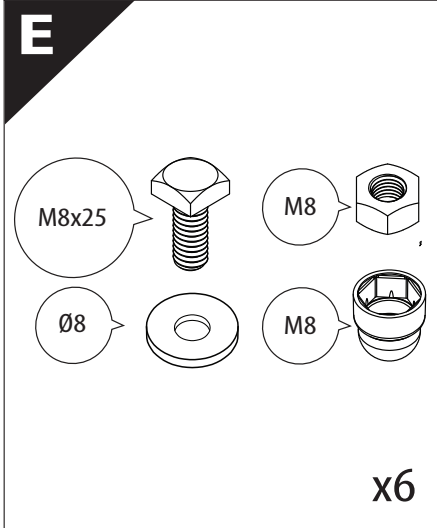

Installation Manual

PART NUMBER(S)	Model Year
TESS 1531 SE	Toyota Tundra 2014 ->2021 & 2022+ (with c - channels)
TESS 15311 SE	
Cab(s)	Installation Time / Weight
5.5 Feet & 6.5 Feet	40-60 minutes / 53-57 kg

Ø 25 mm

4 mm

1 - 25 Nm

13, 17 mm

ACETONE

H₂O

ANTI-RUST

INSTALLATION
MANUAL

7

A = 200mm ~ 300mm

B = 330mm ~ 350mm

! TRY TO FIND FREE & STRAIGHT SPOTS IN THESE DIMENSIONS ACCORDINGLY

8

Ø 25 mm

Rust Protection

CAUTION

max: 2 mm

CAUTION

5 mm

9

F

F

10

11