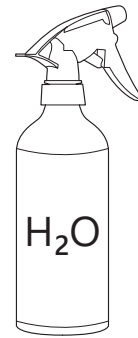

Ø 25 mm

4 mm

1 - 25 Nm

13, 17 mm

ACETONE

H₂O

ANTI-RUST

INSTALLATION
MANUAL