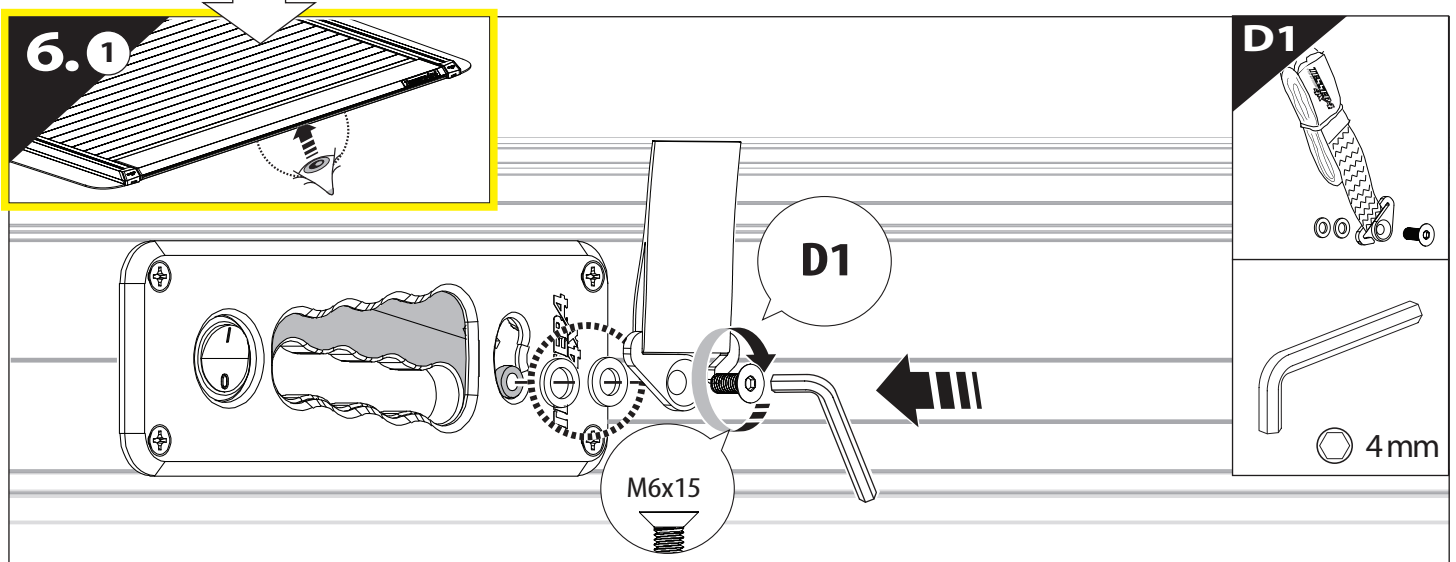

7

A = 200mm ~ 300mm

B = 330mm ~ 350mm

! TRY TO FIND FREE & STRAIGHT SPOTS IN THESE DIMENSIONS ACCORDINGLY

8

Ø 25 mm

Rust Protection

CAUTION