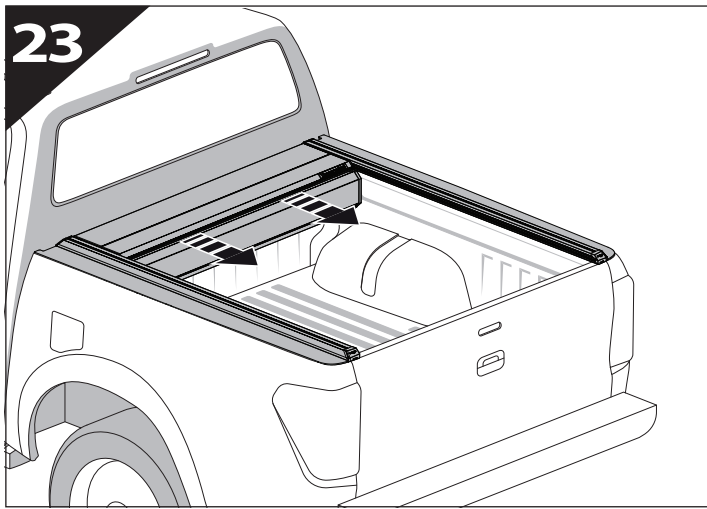

GR: Οδηγίες Εγκατάστασης
GB: Installation manual
SF: Asennusohje
F: Notice de montage
PL: Instrukcja montażu
NL: Installatie-instructies
TR: Montaj Talimatı
S: Monteringsanvisning
E: Instrucciones de montaje

H: Szerelési utasítás
P: Instruções de instalação
RUS: Инструкция по установке
N: Monteringsveiledning
D: Einbauanleitung
CZ: Návod k instalaci
I: Istruzioni de montaggio
DK: Monteringsvejledning
RO: Instructiuni de instalare

Customer Service:

+30 (210) 5541161, +30 (210) 5541154 (08:00 - 16:00 EET)

Support department:

info@gianso.gr

Website:

www.tessera4x4.com

Address:

19.5 km of National road Athens-Korinthos (Elefsina) Greece, P.C: 19200