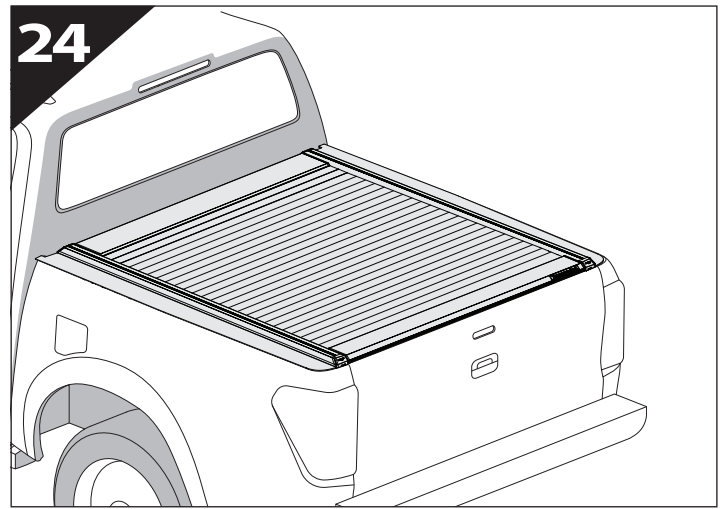

GR: Οδηγίες Εγκατάστασης
GB: Installation manual
SF: Asennusohje
F: Notice de montage
PL: Instrukcja montażu
NL: Installatie-instructies
TR: Montaj Talimatı
S: Monteringsanvisning
E: Instrucciones de montaje

H: Szerelési utasítás
P: Instruções de instalação
RUS: Инструкция по установке
N: Monteringsveiledning
D: Einbauanleitung
CZ: Návod k instalaci
I: Istruzioni de montaggio
DK: Monteringsvejledning
RO: Instructiuni de instalare

Customer Service:

+30 (210) 5541161, +30 (210) 5541154 (08:00 - 16:00 EET)

Support department:

info@gianso.gr

Website:

www.tessera4x4.com

Address:

19.5 km of National road Athens-Korinthos (Elefsina) Greece, P.C: 19200