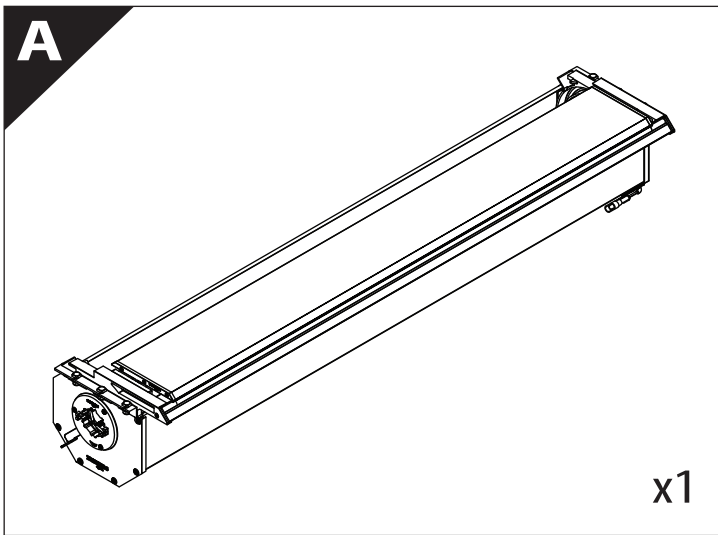

Installation Manual

PART NUMBER(S)	Model Year
TESS 1531 SE	Toyota Tundra 2014 ->2021 & 2022+ (with c - channels)
TESS 15311 SE	
Cab(s)	Installation Time / Weight
5.5 Feet & 6.5 Feet	40-60 minutes / 53-57 kg

Ø 25 mm

4 mm

1 - 25 Nm

13, 17 mm

ACETONE

H₂O

ANTI-RUST

INSTALLATION
MANUAL

7

A = 200mm ~ 300mm

B = 330mm ~ 350mm

! TRY TO FIND FREE & STRAIGHT SPOTS IN THESE DIMENSIONS ACCORDINGLY

8

Ø 25 mm

Rust Protection

CAUTION